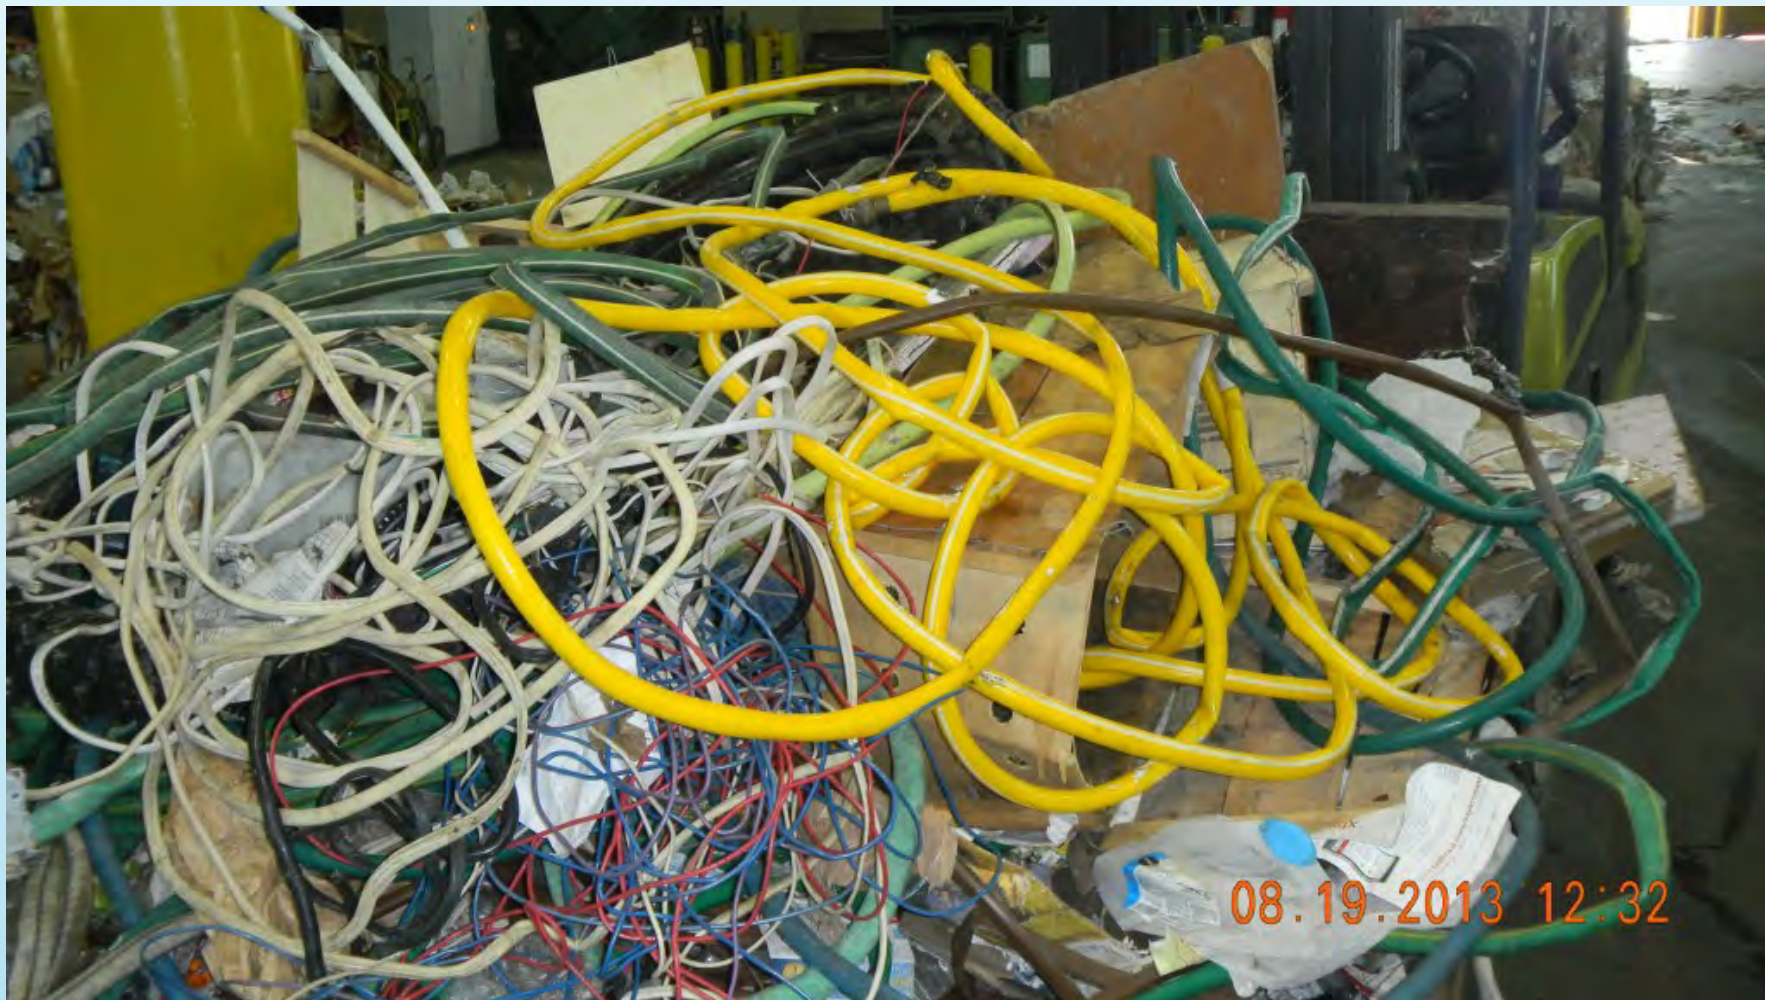

WHOA! WHAT'S THAT STUFF?