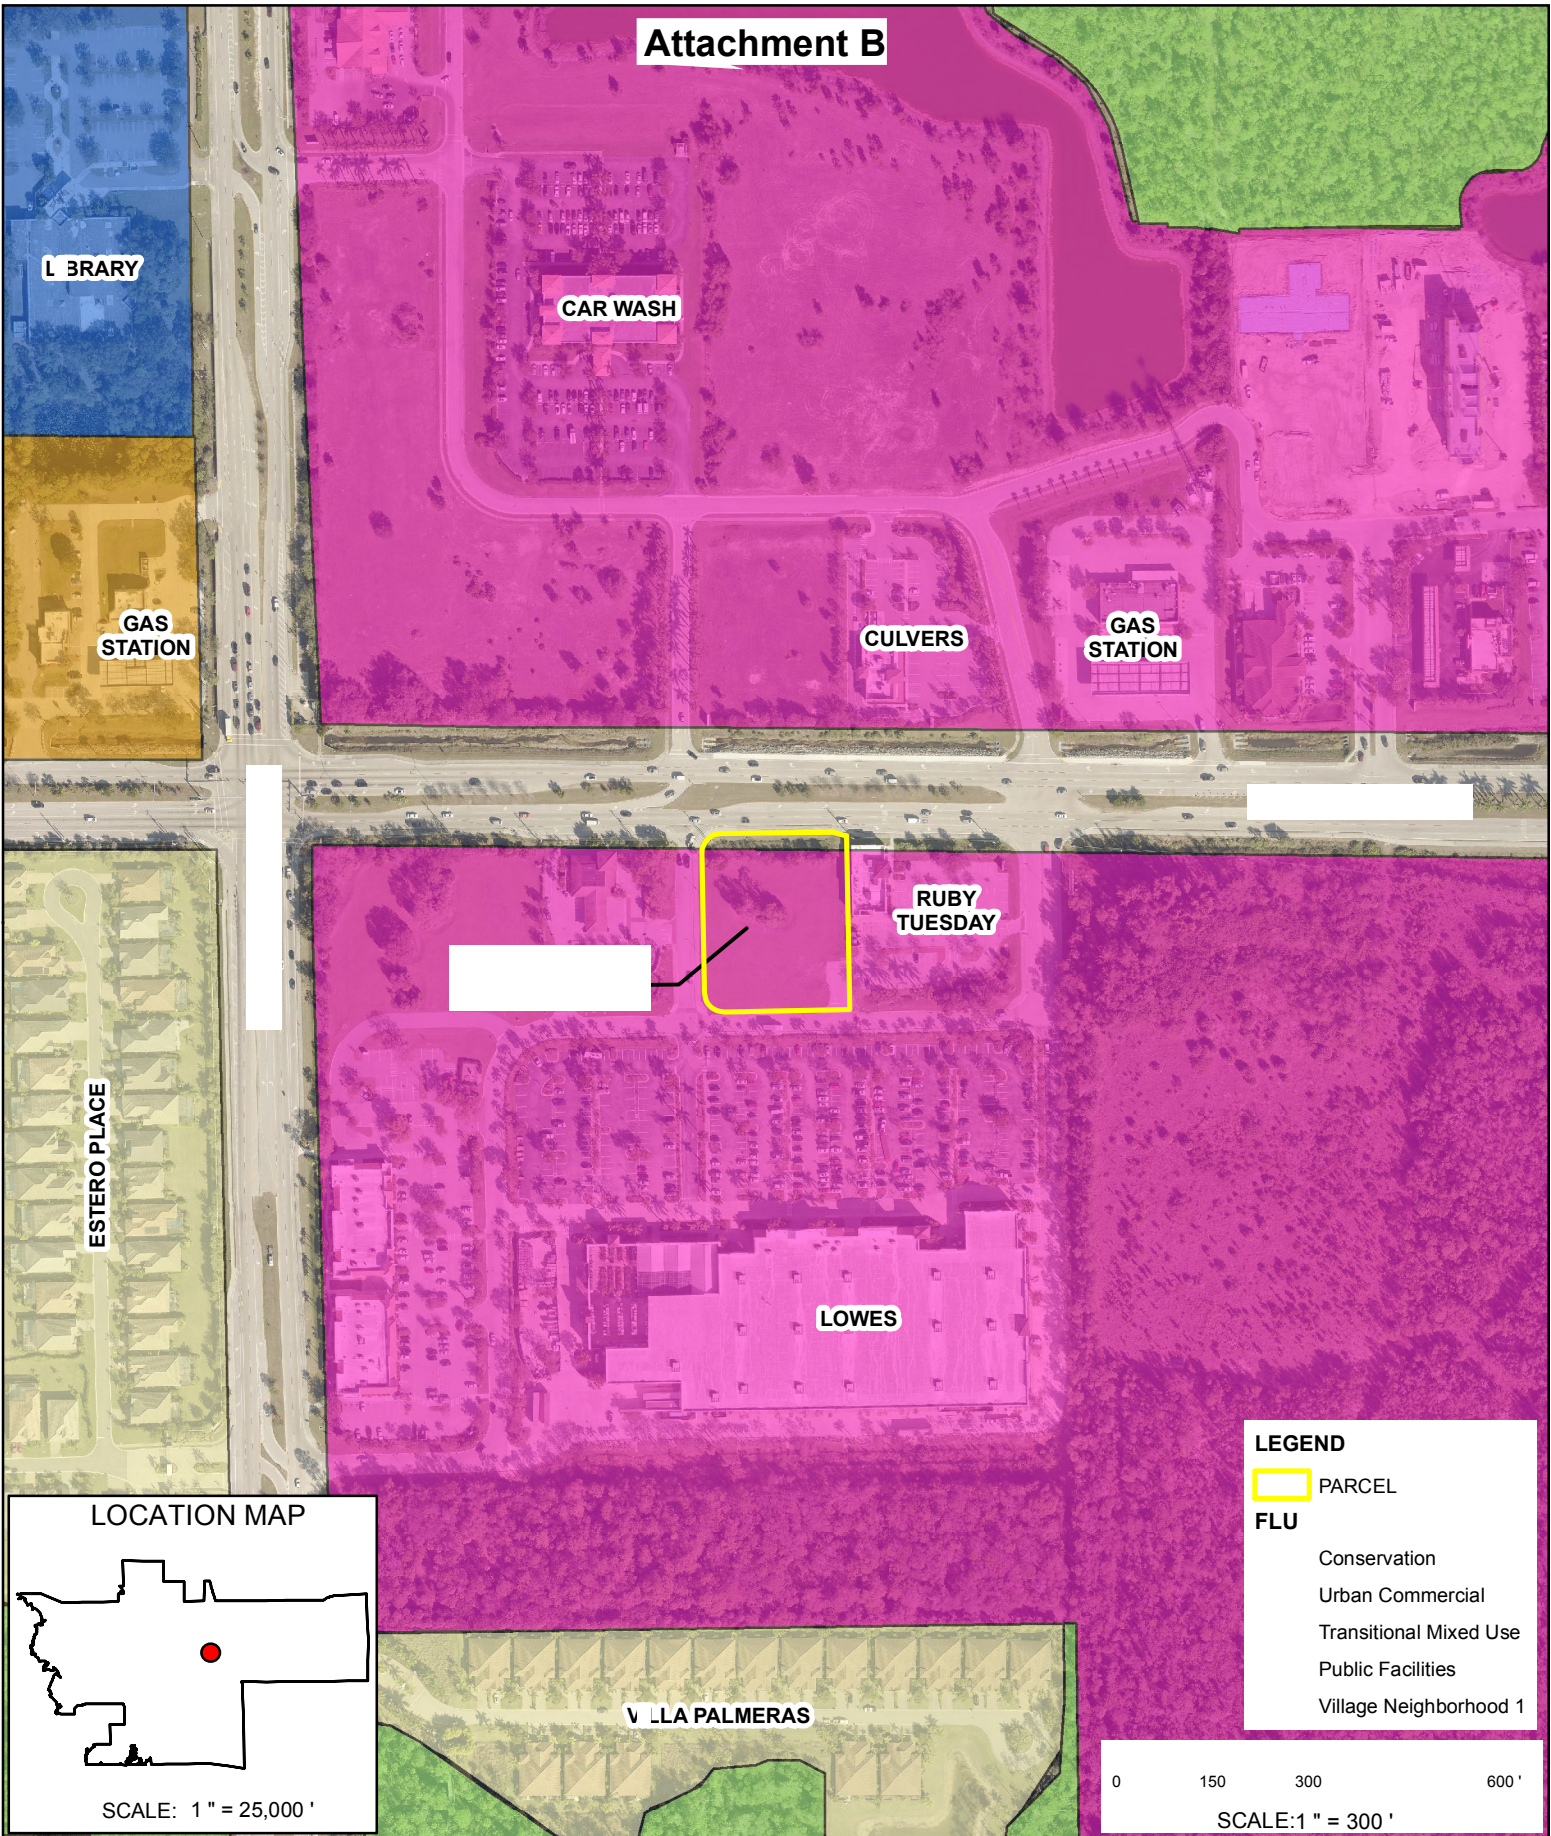

Attachment B

LEGEND	
	PARCEL
FLU	
	Conservation
	Urban Commercial
	Transitional Mixed Use
	Public Facilities
	Village Neighborhood 1

BURGER KING AT ESTERO TOWN CENTER

VILLAGE OF ESTERO