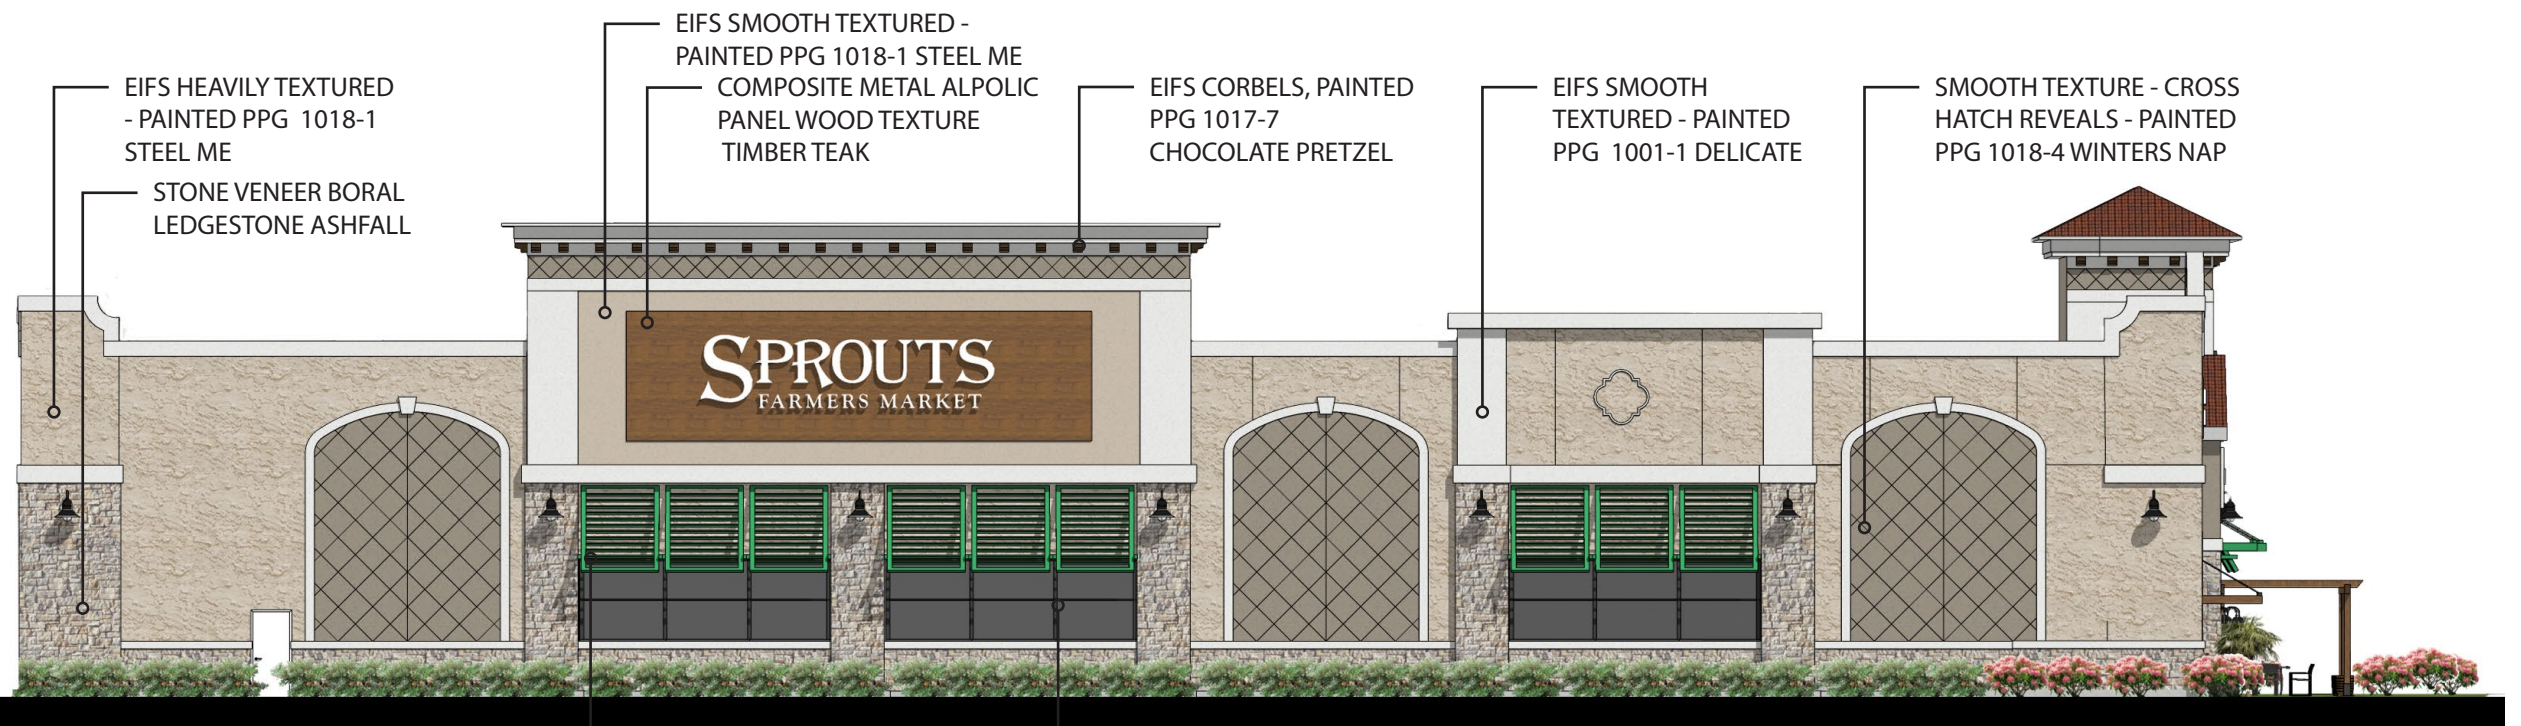

Front Elevation (Southeast)

EIFS HEAVILY TEXTURED
- PAINTED PPG 1018-1
STEEL ME

STONE VENEER BORAL
LEDGESTONE ASHFALL

EIFS SMOOTH TEXTURED -
PAINTED PPG 1018-1 STEEL ME

COMPOSITE METAL ALPOLIC
PANEL WOOD TEXTURE
TIMBER TEAK

EIFS CORBELS, PAINTED
PPG 1017-7
CHOCOLATE PRETZEL

EIFS SMOOTH
TEXTURED - PAINTED
PPG 1001-1 DELICATE

SMOOTH TEXTURE - CROSS
HATCH REVEALS - PAINTED
PPG 1018-4 WINTERS NAP

Left Elevation (Southwest)

BAHAMA SHUTTERS PAINTED
PPG 1227-7 GREEN GLOSS

DARK BRONZE STOREFRONT
SYSTEM - SPANDREL GLASS