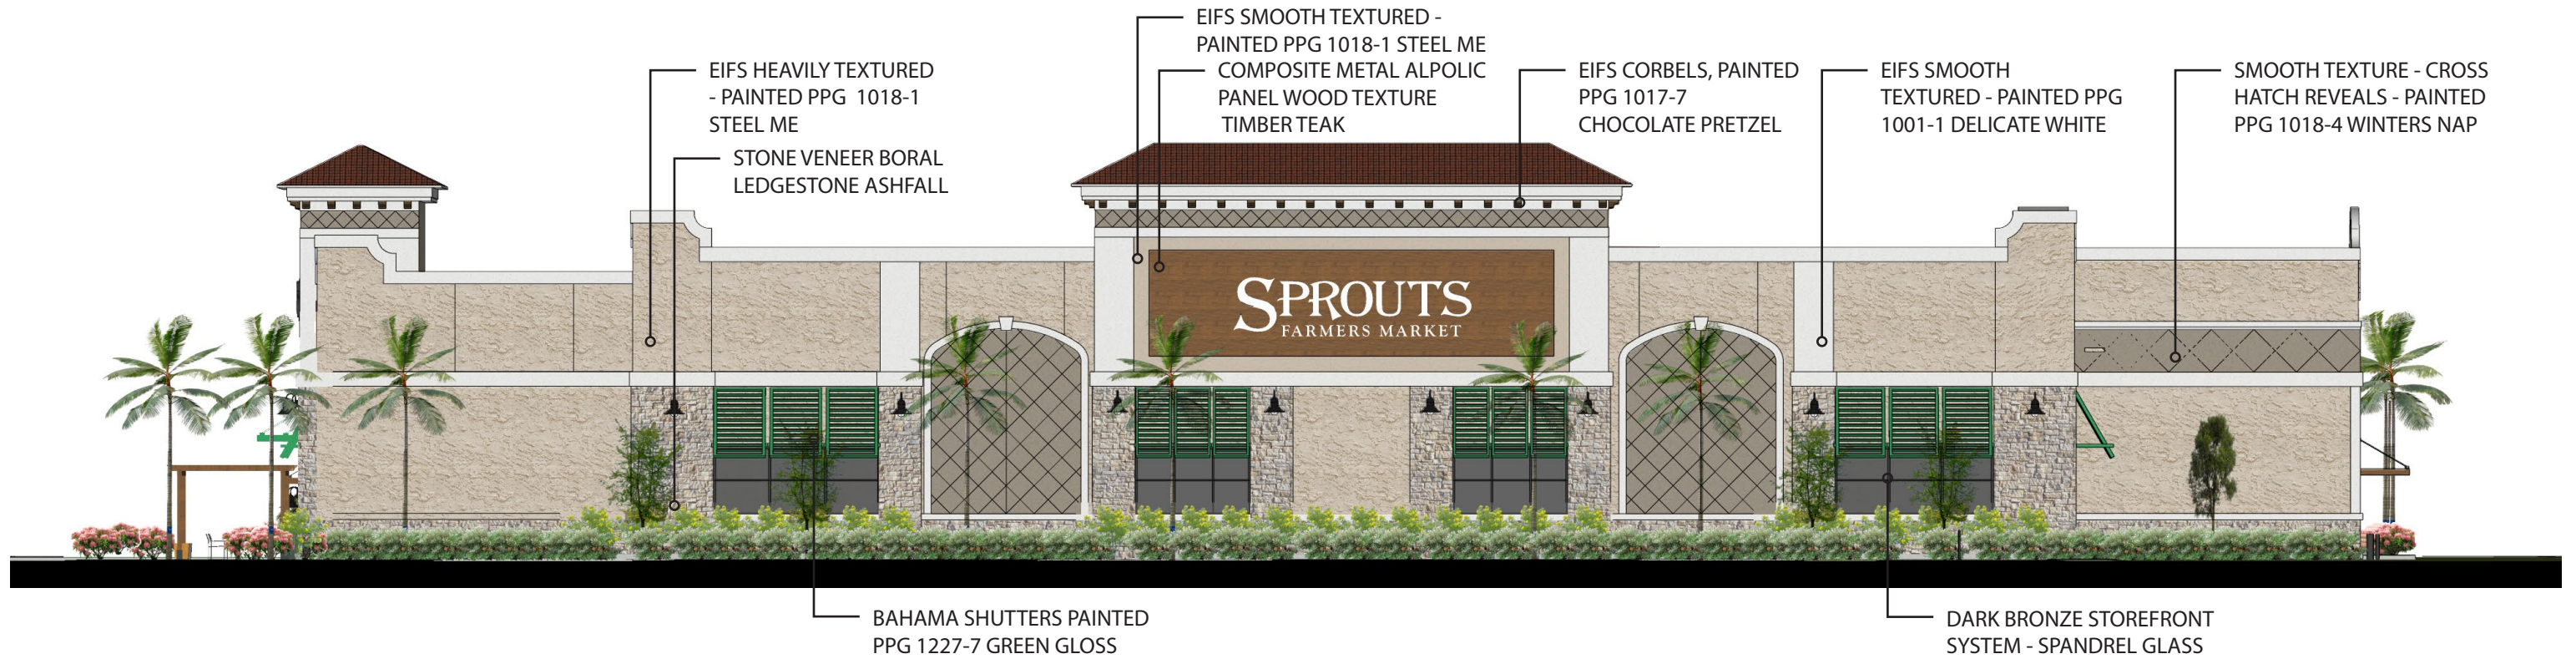

SMOOTH TEXTURE - CROSS  
HATCH REVEALS - PAINTED  
PPG 1018-4 WINTERS NAP

Left Elevation (Southwest)

BAHAMA SHUTTERS PAINTED  
PPG 1227-7 GREEN GLOSS

DARK BRONZE STOREFRONT  
SYSTEM - SPANDREL GLASS

Rear Elevation (Northwest)