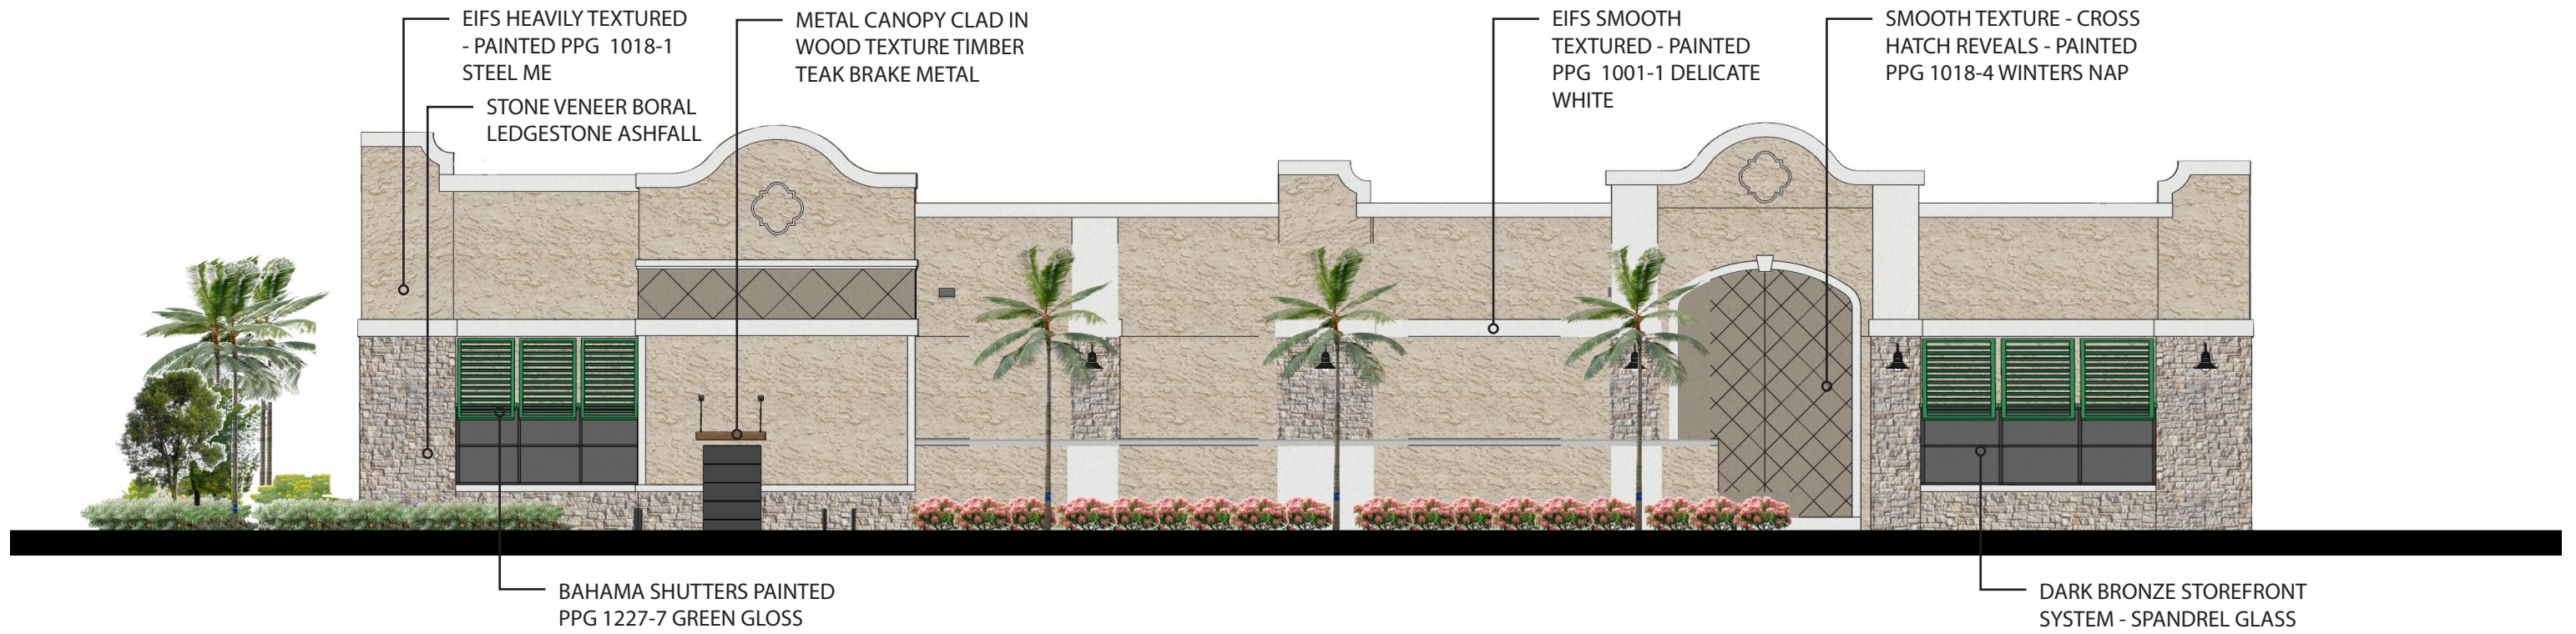

SMOOTH TEXTURE - CROSS  
HATCH REVEALS - PAINTED  
PPG 1018-4 WINTERS NAP

Left Elevation (Southwest)

BAHAMA SHUTTERS PAINTED  
PPG 1227-7 GREEN GLOSS

DARK BRONZE STOREFRONT  
SYSTEM - SPANDREL GLASS

Rear Elevation (Northwest)