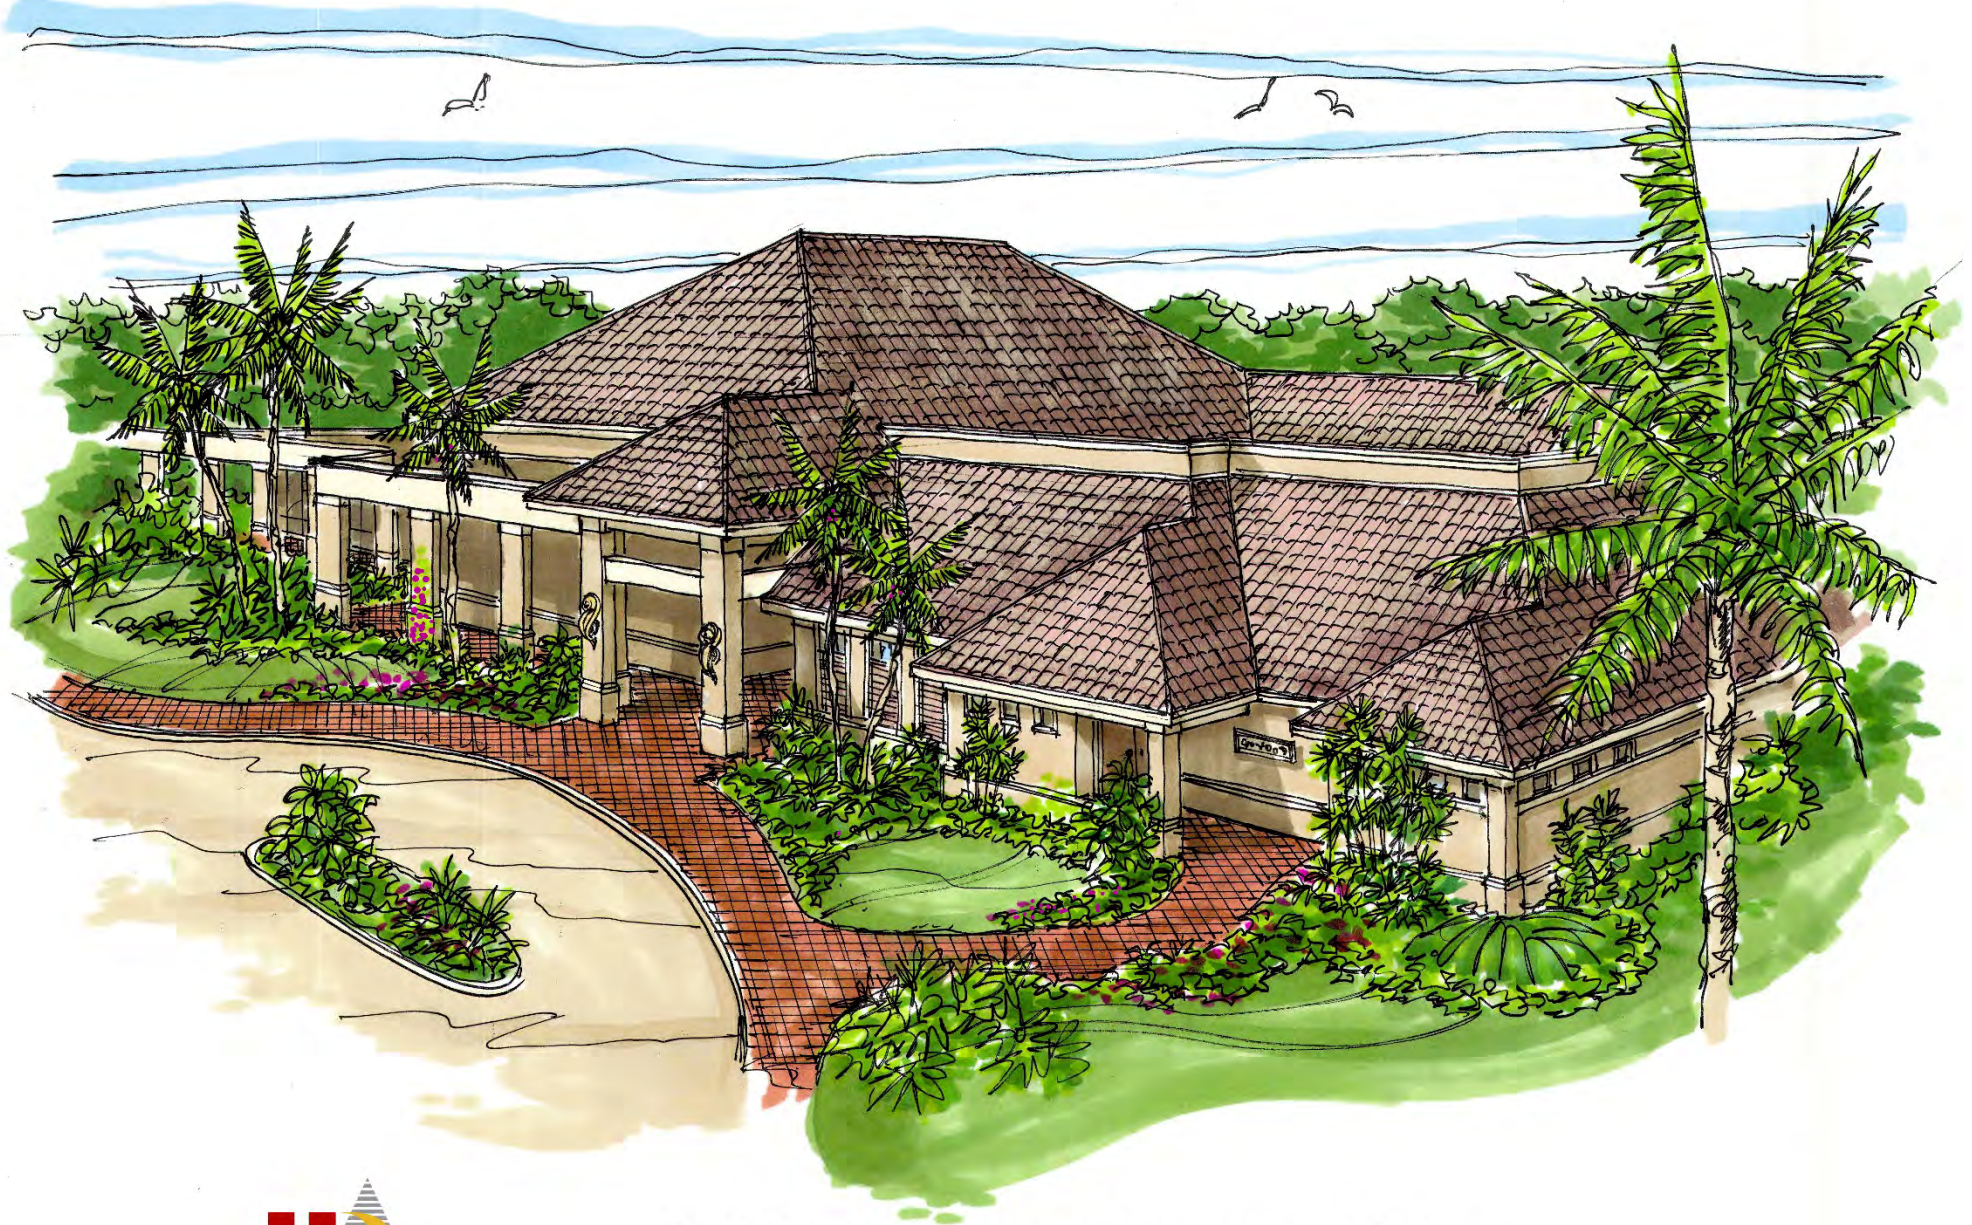

An aerial architectural rendering of a golf clubhouse and parking lot expansion. The clubhouse is a large, multi-story building with a prominent red-tiled roof and a central tower. It is surrounded by lush greenery, including palm trees and manicured lawns. A large, dark asphalt parking lot with numerous parking spaces is situated in front of the clubhouse. In the background, a golf course with green fairways and a large pond with a fountain is visible. The overall scene is bright and sunny, suggesting a tropical or subtropical climate.

**Existing Front Elevation**

20306

**Existing Front Elevation**

**Existing Side/Rear Elevation**

# Wildcat Run Country Club

# Project Material & Color Palette

**Boral Roof Tile:  
Galena Smooth**

Desert Tan with Black Antique

**Body Color  
Sherwin Williams**

SW 7029  
**Agreeable Gray**

Interior / Exterior  
Locator Number: 243-C1