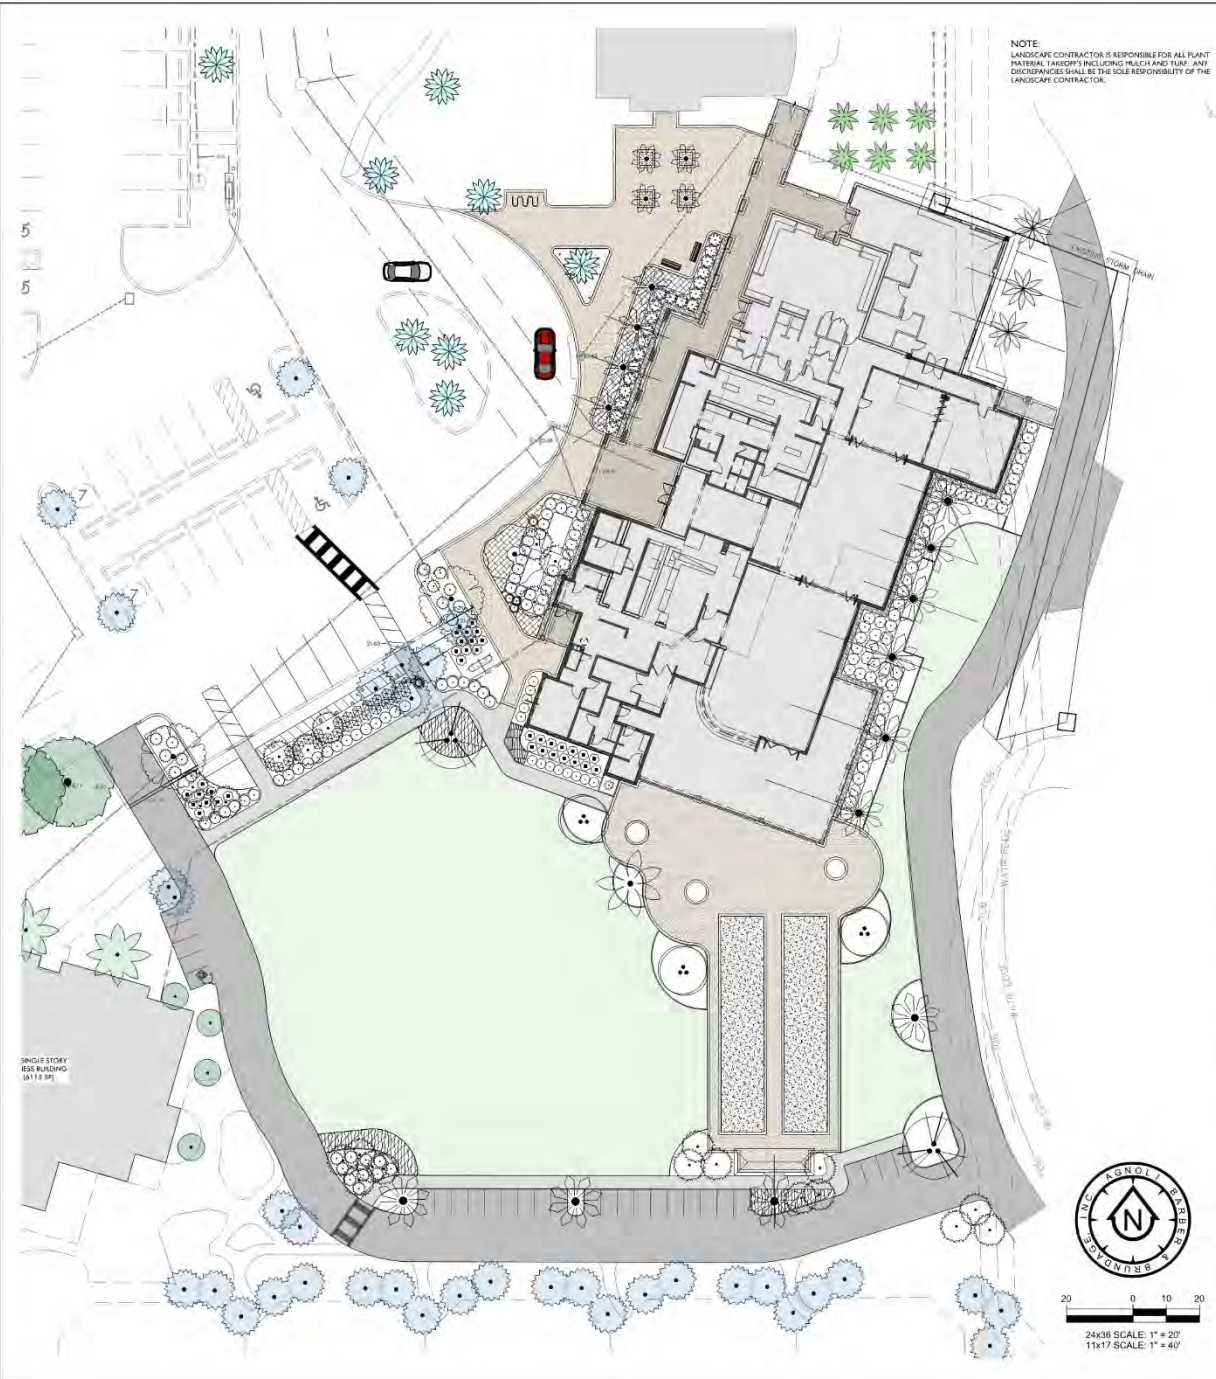

ACAD FILE NAME	18-0094-Landscape
ABB PROJECT #	17-0131
PLOT VIEW / LAYOUT	L3 LANDSCAPE
SHEET	03
OF	07
ACAD FILE #	11838

PLANT SCHEDULE