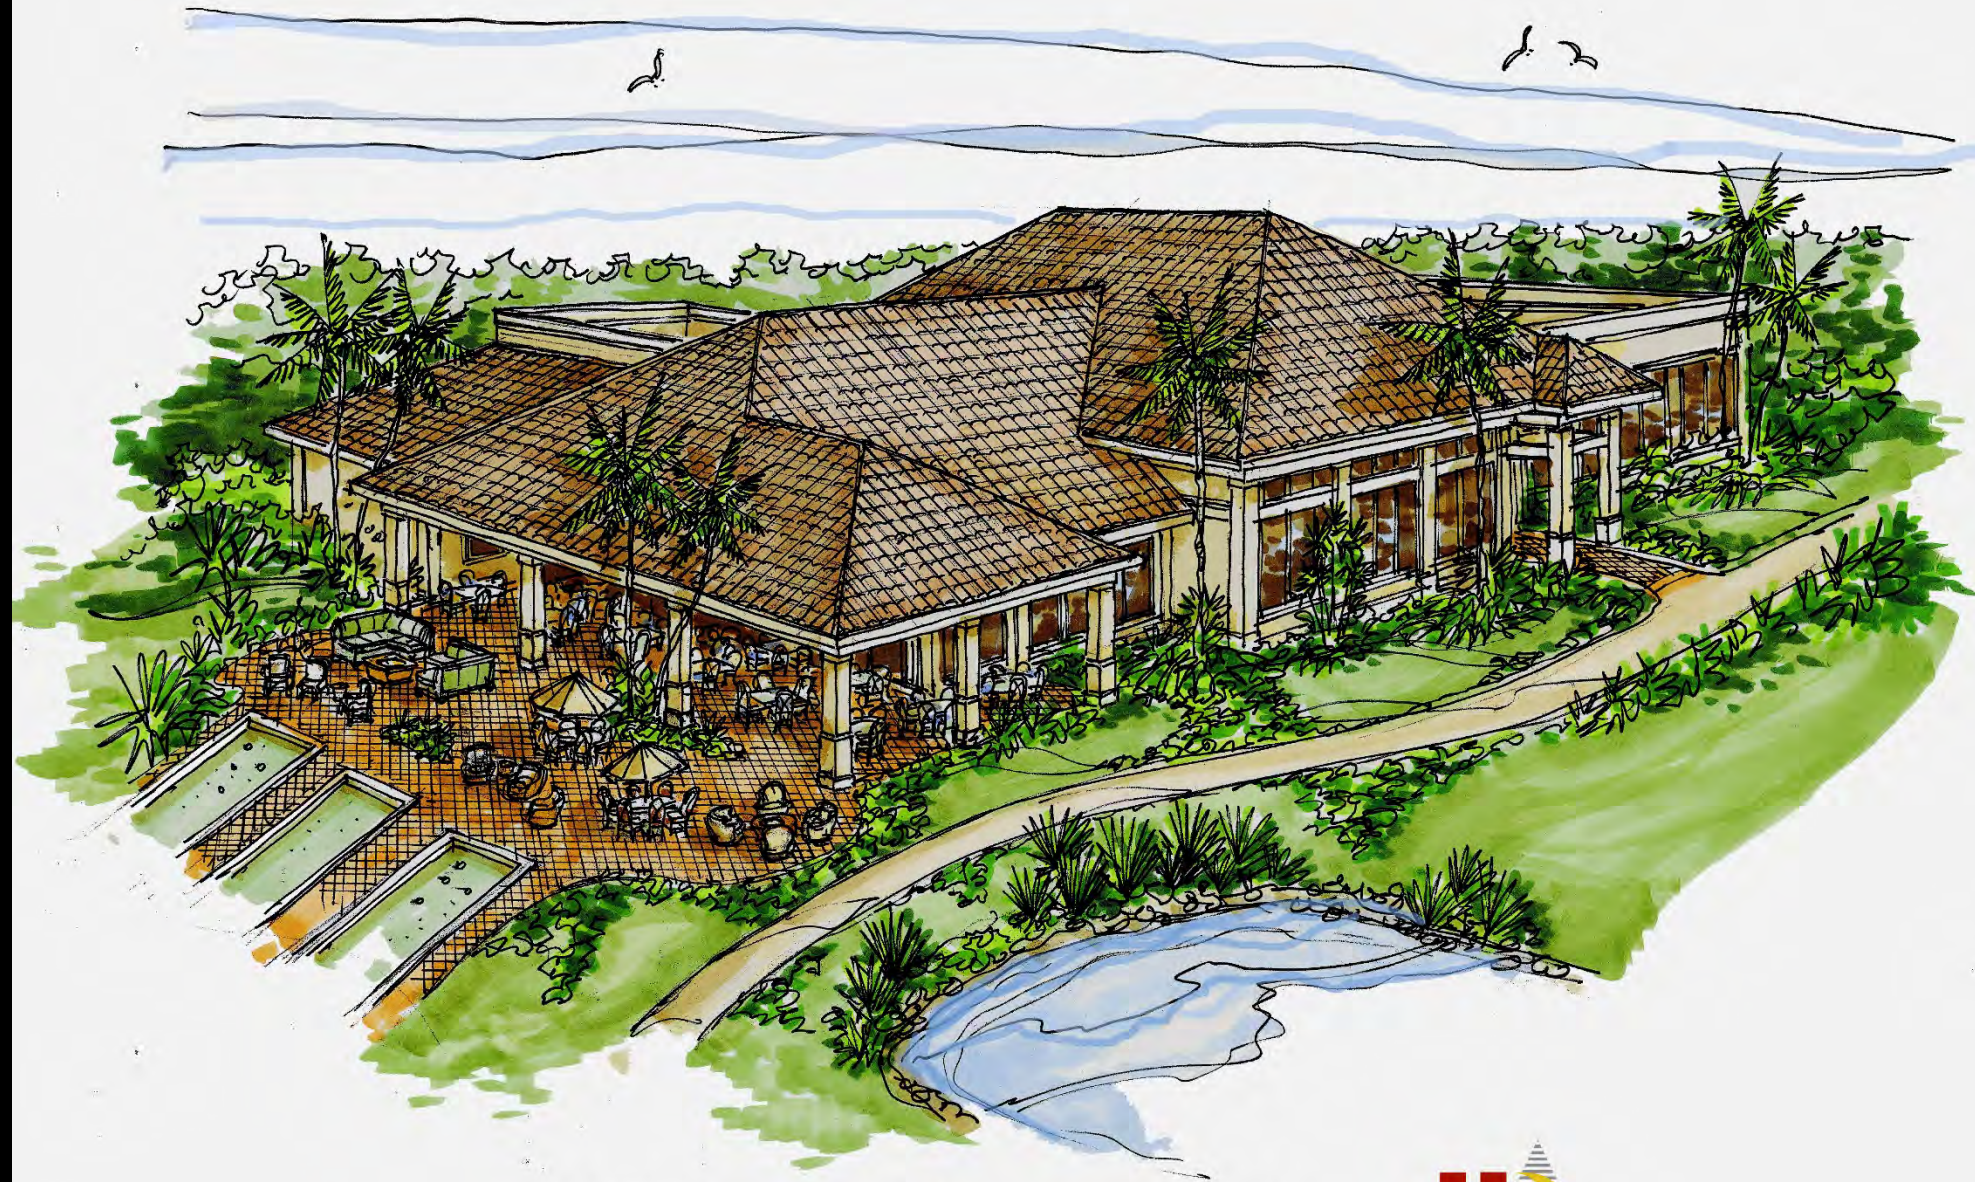

Wildcat Run Country Club
Grille Room Expansion : Concept Elevation

HUMPHREY • ROSAL
ARCHITECTS
NAPLES, FLORIDA 34109-2853