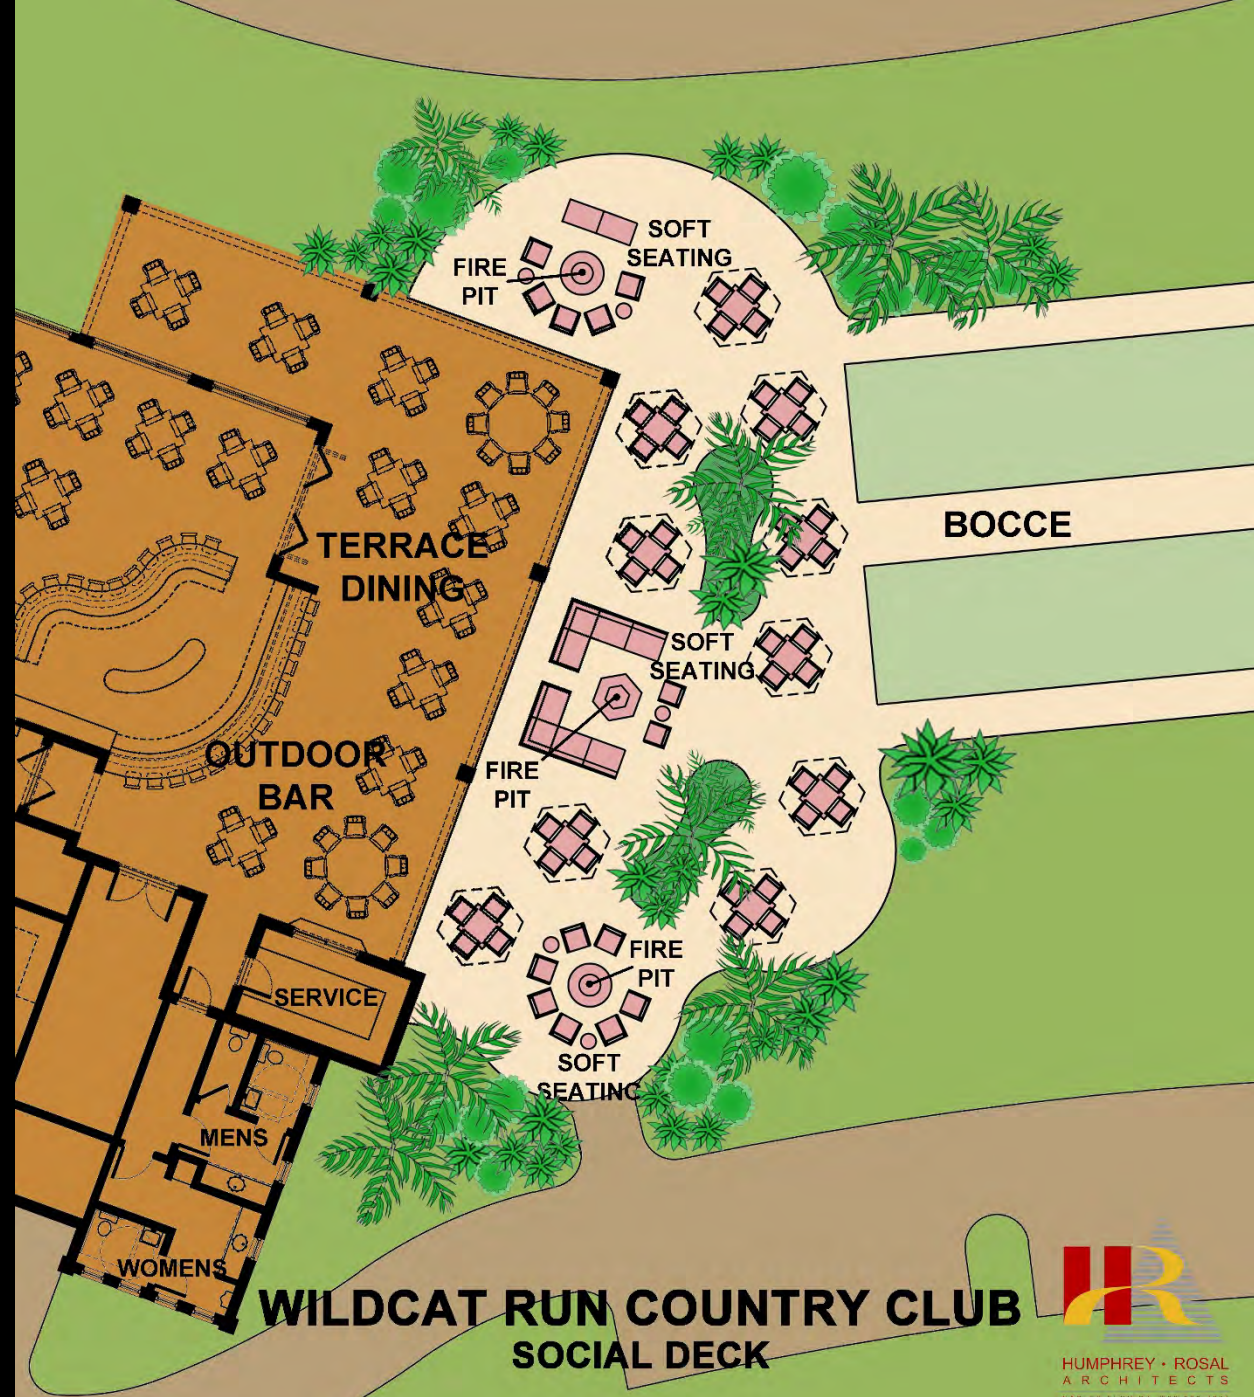

# Proximity Orientation Map

An aerial photograph of a golf club campus. The image shows several buildings with reddish-brown roofs, a large parking lot filled with cars, and a green golf course with a pond and palm trees. The text labels are overlaid on the image.

**Main  
Clubhouse**

**Grille Room**

**Fitness  
Center**

**Existing Amenity Campus**

**EXISTING FACILITY FLOOR PLAN**

**WILDCAT RUN COUNTRY CLUB**  
**Phase 2B : Casual Dining**  
**& Social Gathering Area**

**WILDCAT RUN COUNTRY CLUB**  
**Phase 2B : Casual Dining**  
**& Social Gathering Area**

**WILDCAT RUN COUNTRY CLUB**  
**GRILL ROOM EXPANSION : SITE PLAN**

**WILDCAT RUN COUNTRY CLUB  
SOCIAL DECK**

HUMPHREY • ROSAL  
ARCHITECTS  
NAPLES, FLORIDA 34109-4274