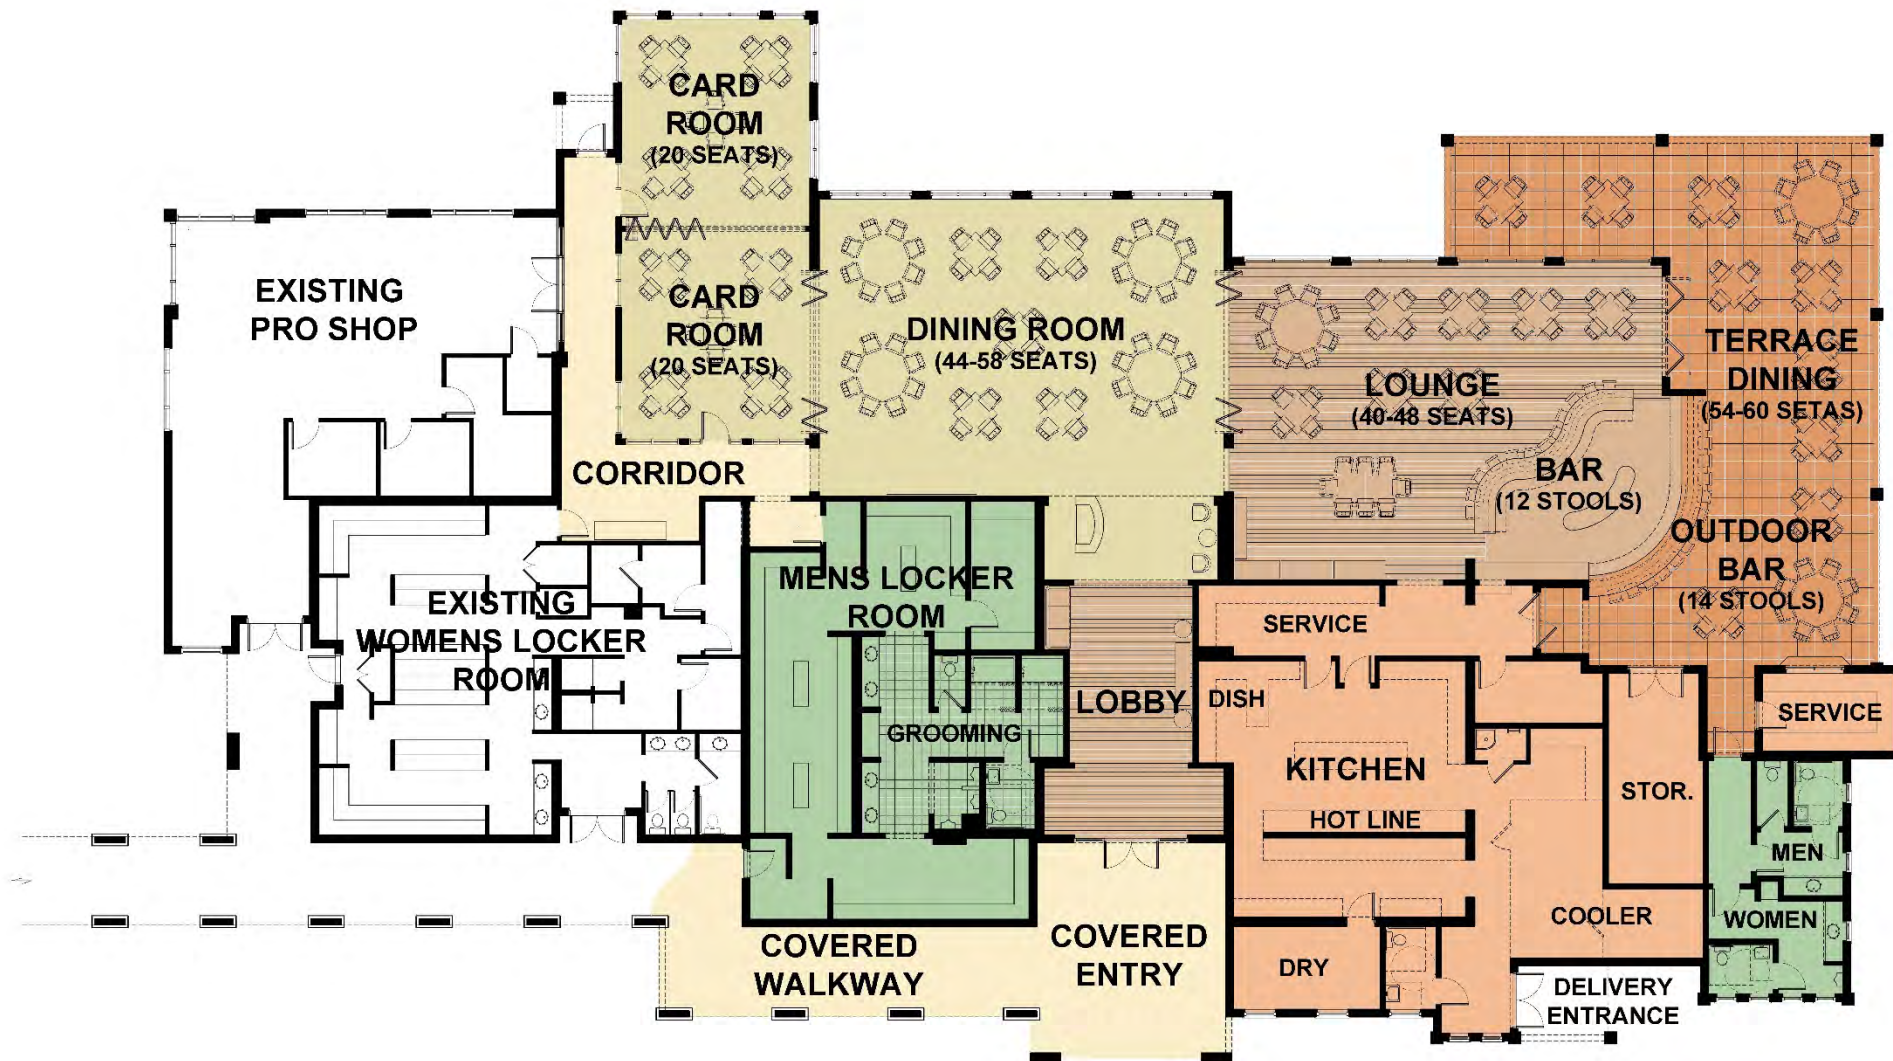

**Main  
Clubhouse**

**Grille Room**

**Fitness  
Center**

**Existing Amenity Campus**

**EXISTING FACILITY FLOOR PLAN**

**WILDCAT RUN COUNTRY CLUB**  
**Phase 2B : Casual Dining**  
**& Social Gathering Area**

**WILDCAT RUN COUNTRY CLUB**  
**Phase 2B : Casual Dining**  
**& Social Gathering Area**

**WILDCAT RUN COUNTRY CLUB**  
**GRILL ROOM EXPANSION : SITE PLAN**

**WILDCAT RUN COUNTRY CLUB  
SOCIAL DECK**

HUMPHREY • ROSAL  
ARCHITECTS  
NAPLES, FLORIDA 34109-4274