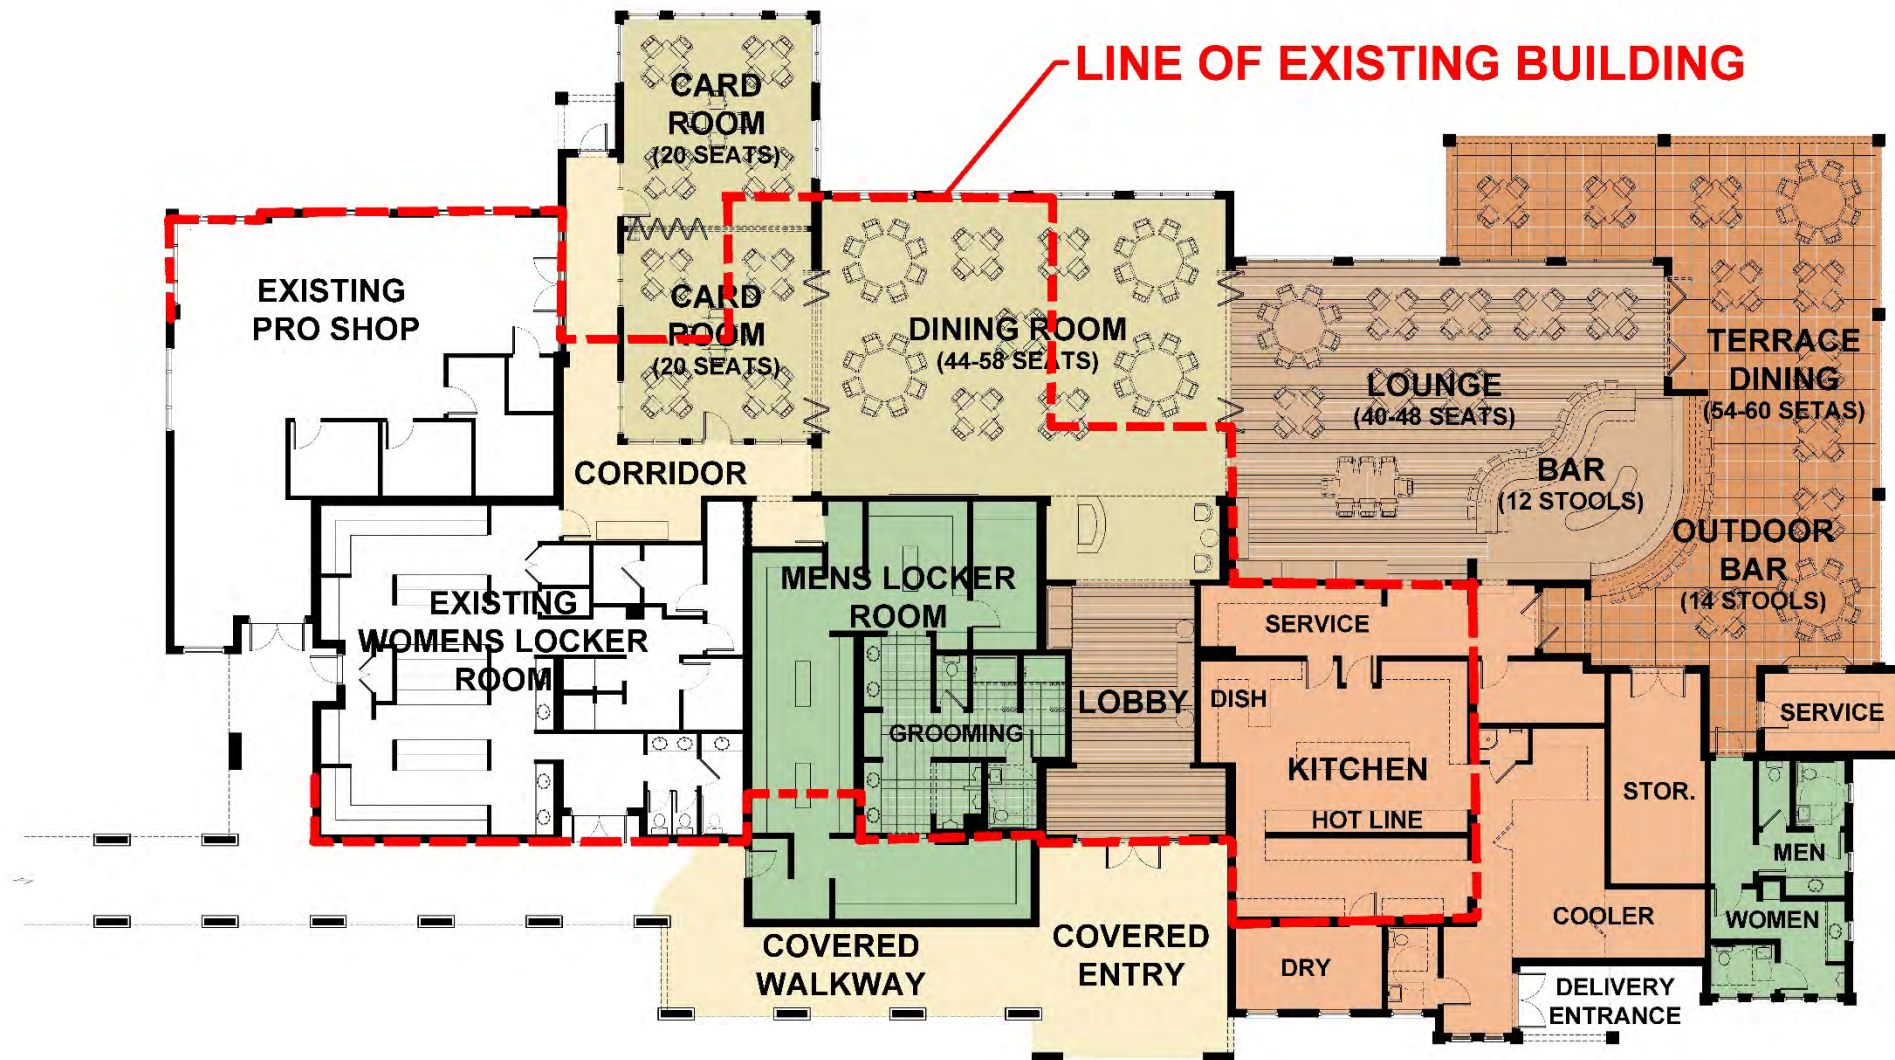

**Main  
Clubhouse**

**Grille Room**

**Fitness  
Center**

**Existing Amenity Campus**

**EXISTING FACILITY FLOOR PLAN**

**WILDCAT RUN COUNTRY CLUB**  
**Phase 2B : Casual Dining**  
**& Social Gathering Area**

**WILDCAT RUN COUNTRY CLUB**  
**Phase 2B : Casual Dining**  
**& Social Gathering Area**

**WILDCAT RUN COUNTRY CLUB**  
**GRILL ROOM EXPANSION : SITE PLAN**

**WILDCAT RUN COUNTRY CLUB  
SOCIAL DECK**

HUMPHREY • ROSAL  
ARCHITECTS  
NAPLES, FLORIDA 34109-4274