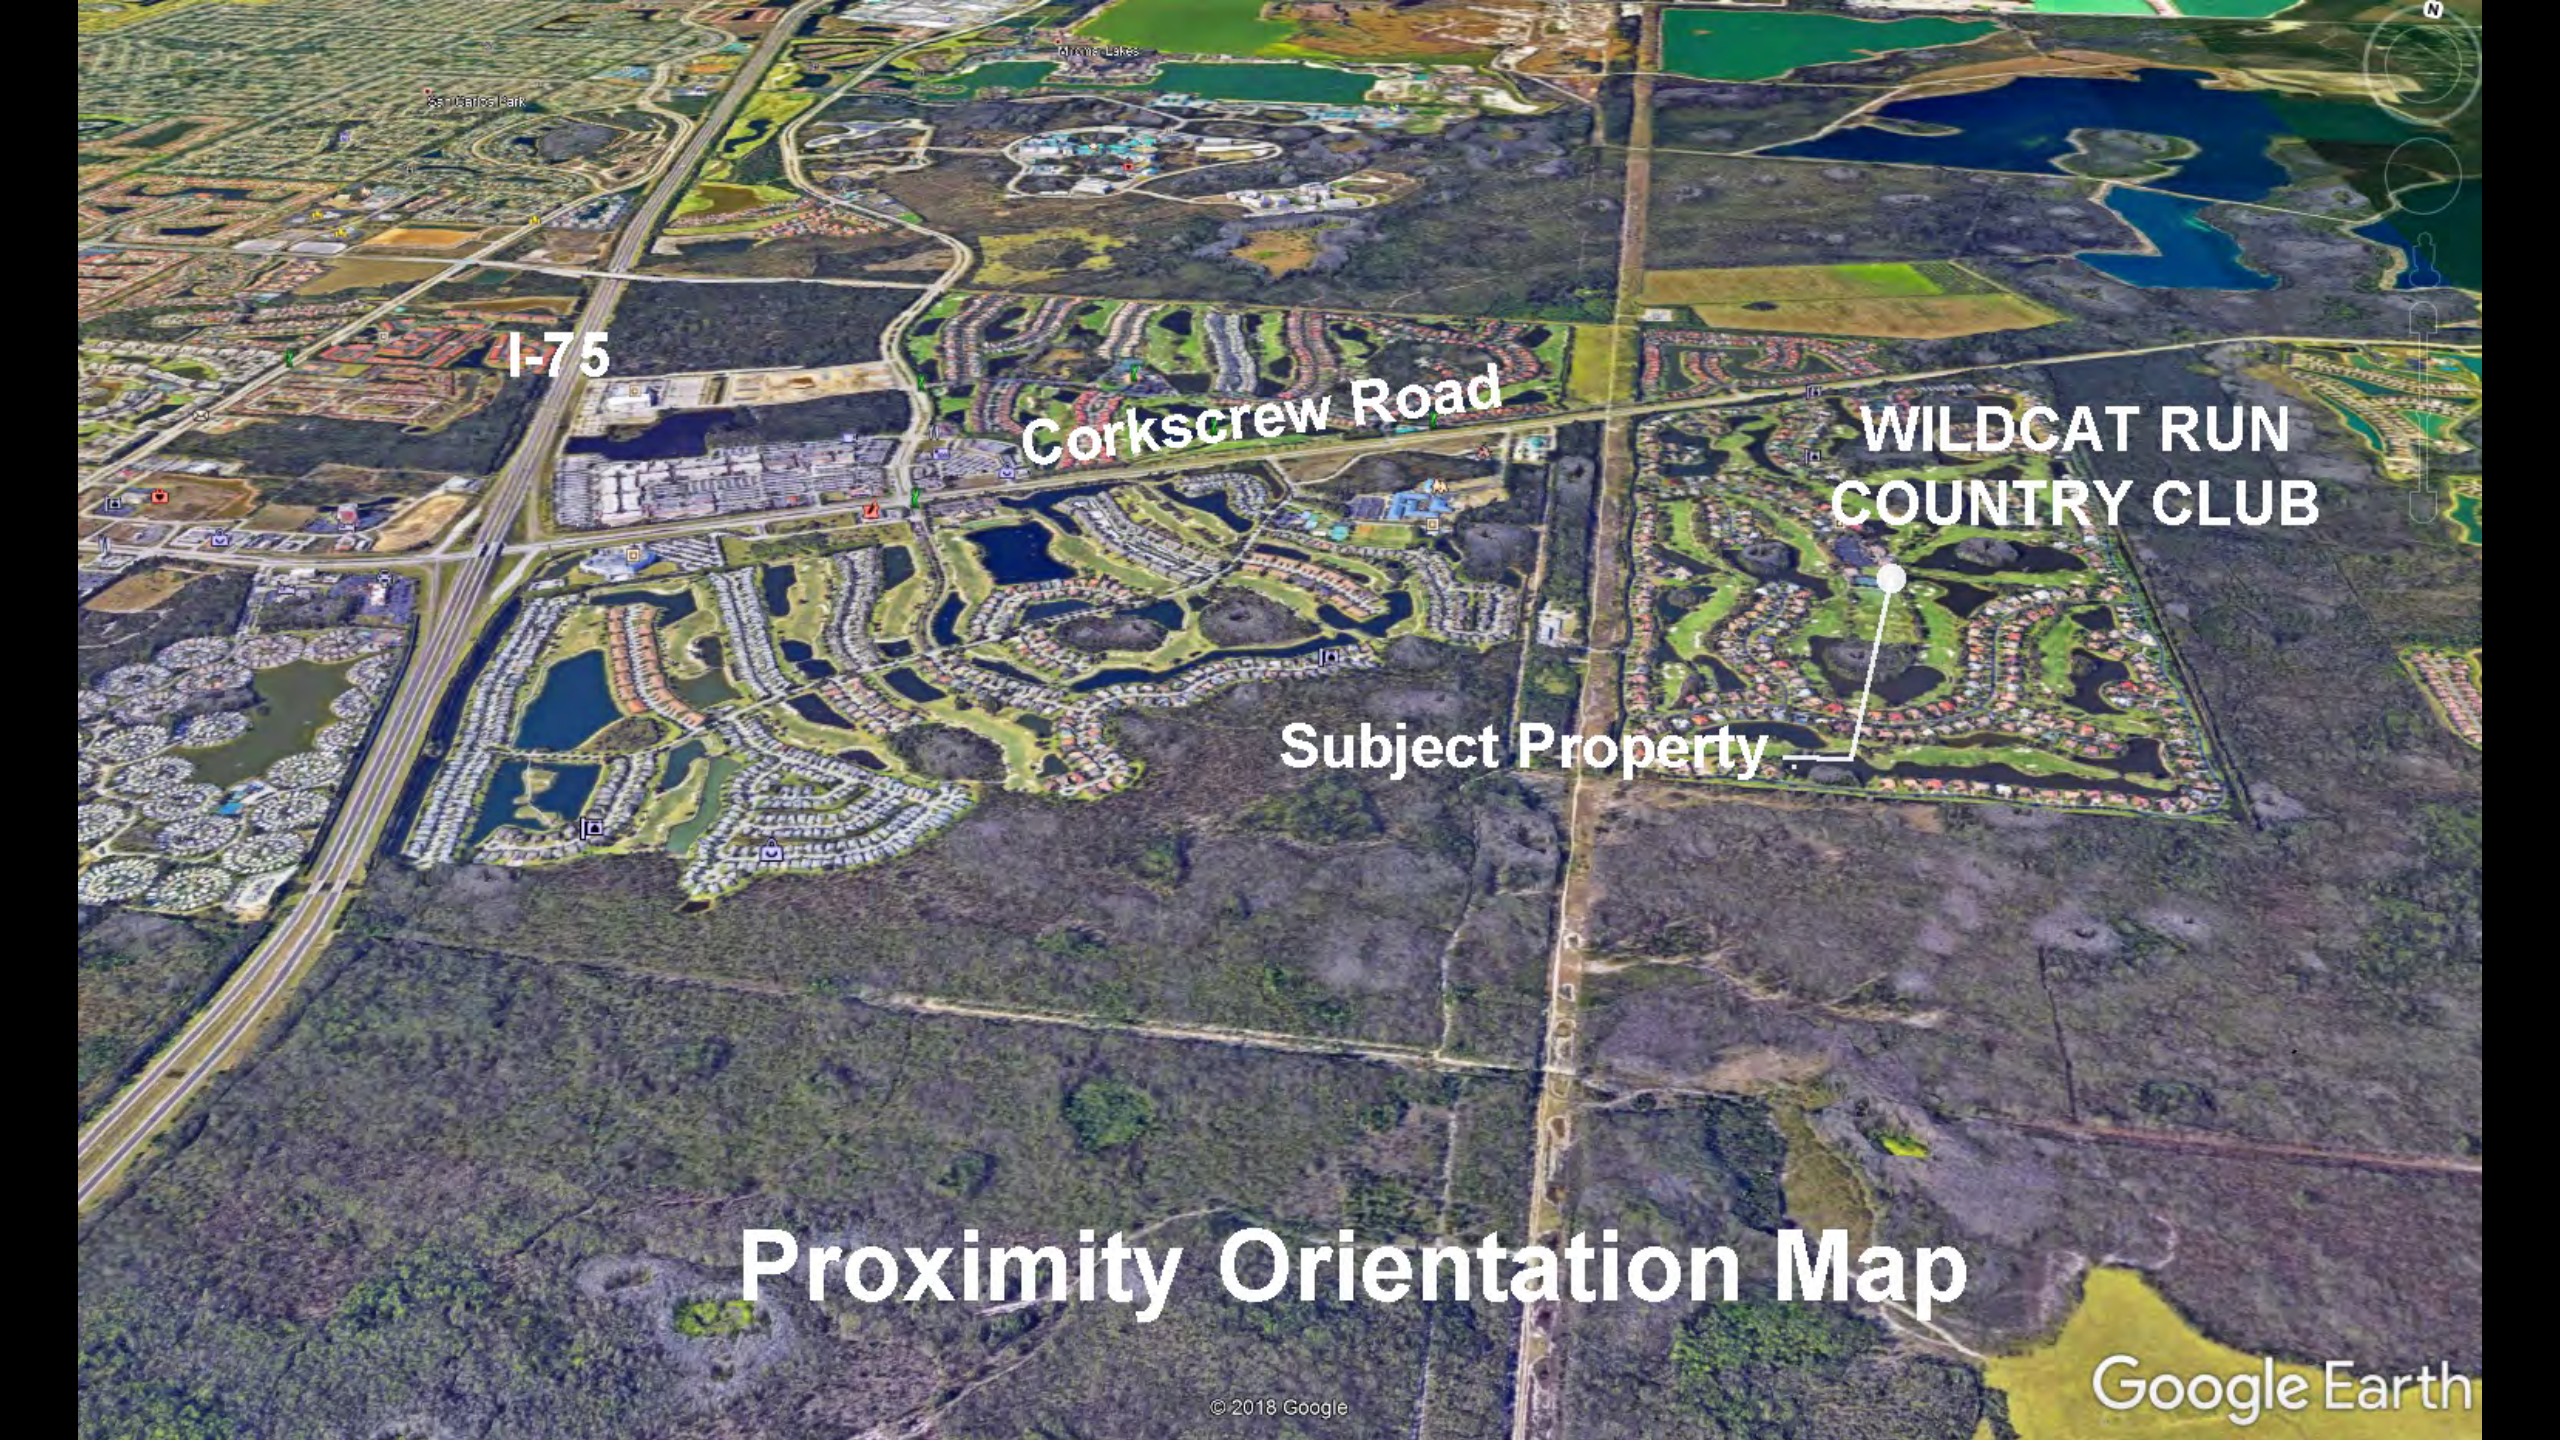

I-75

Corkscrew Road

WILDCAT RUN
COUNTRY CLUB

Subject Property

Proximity Orientation Map