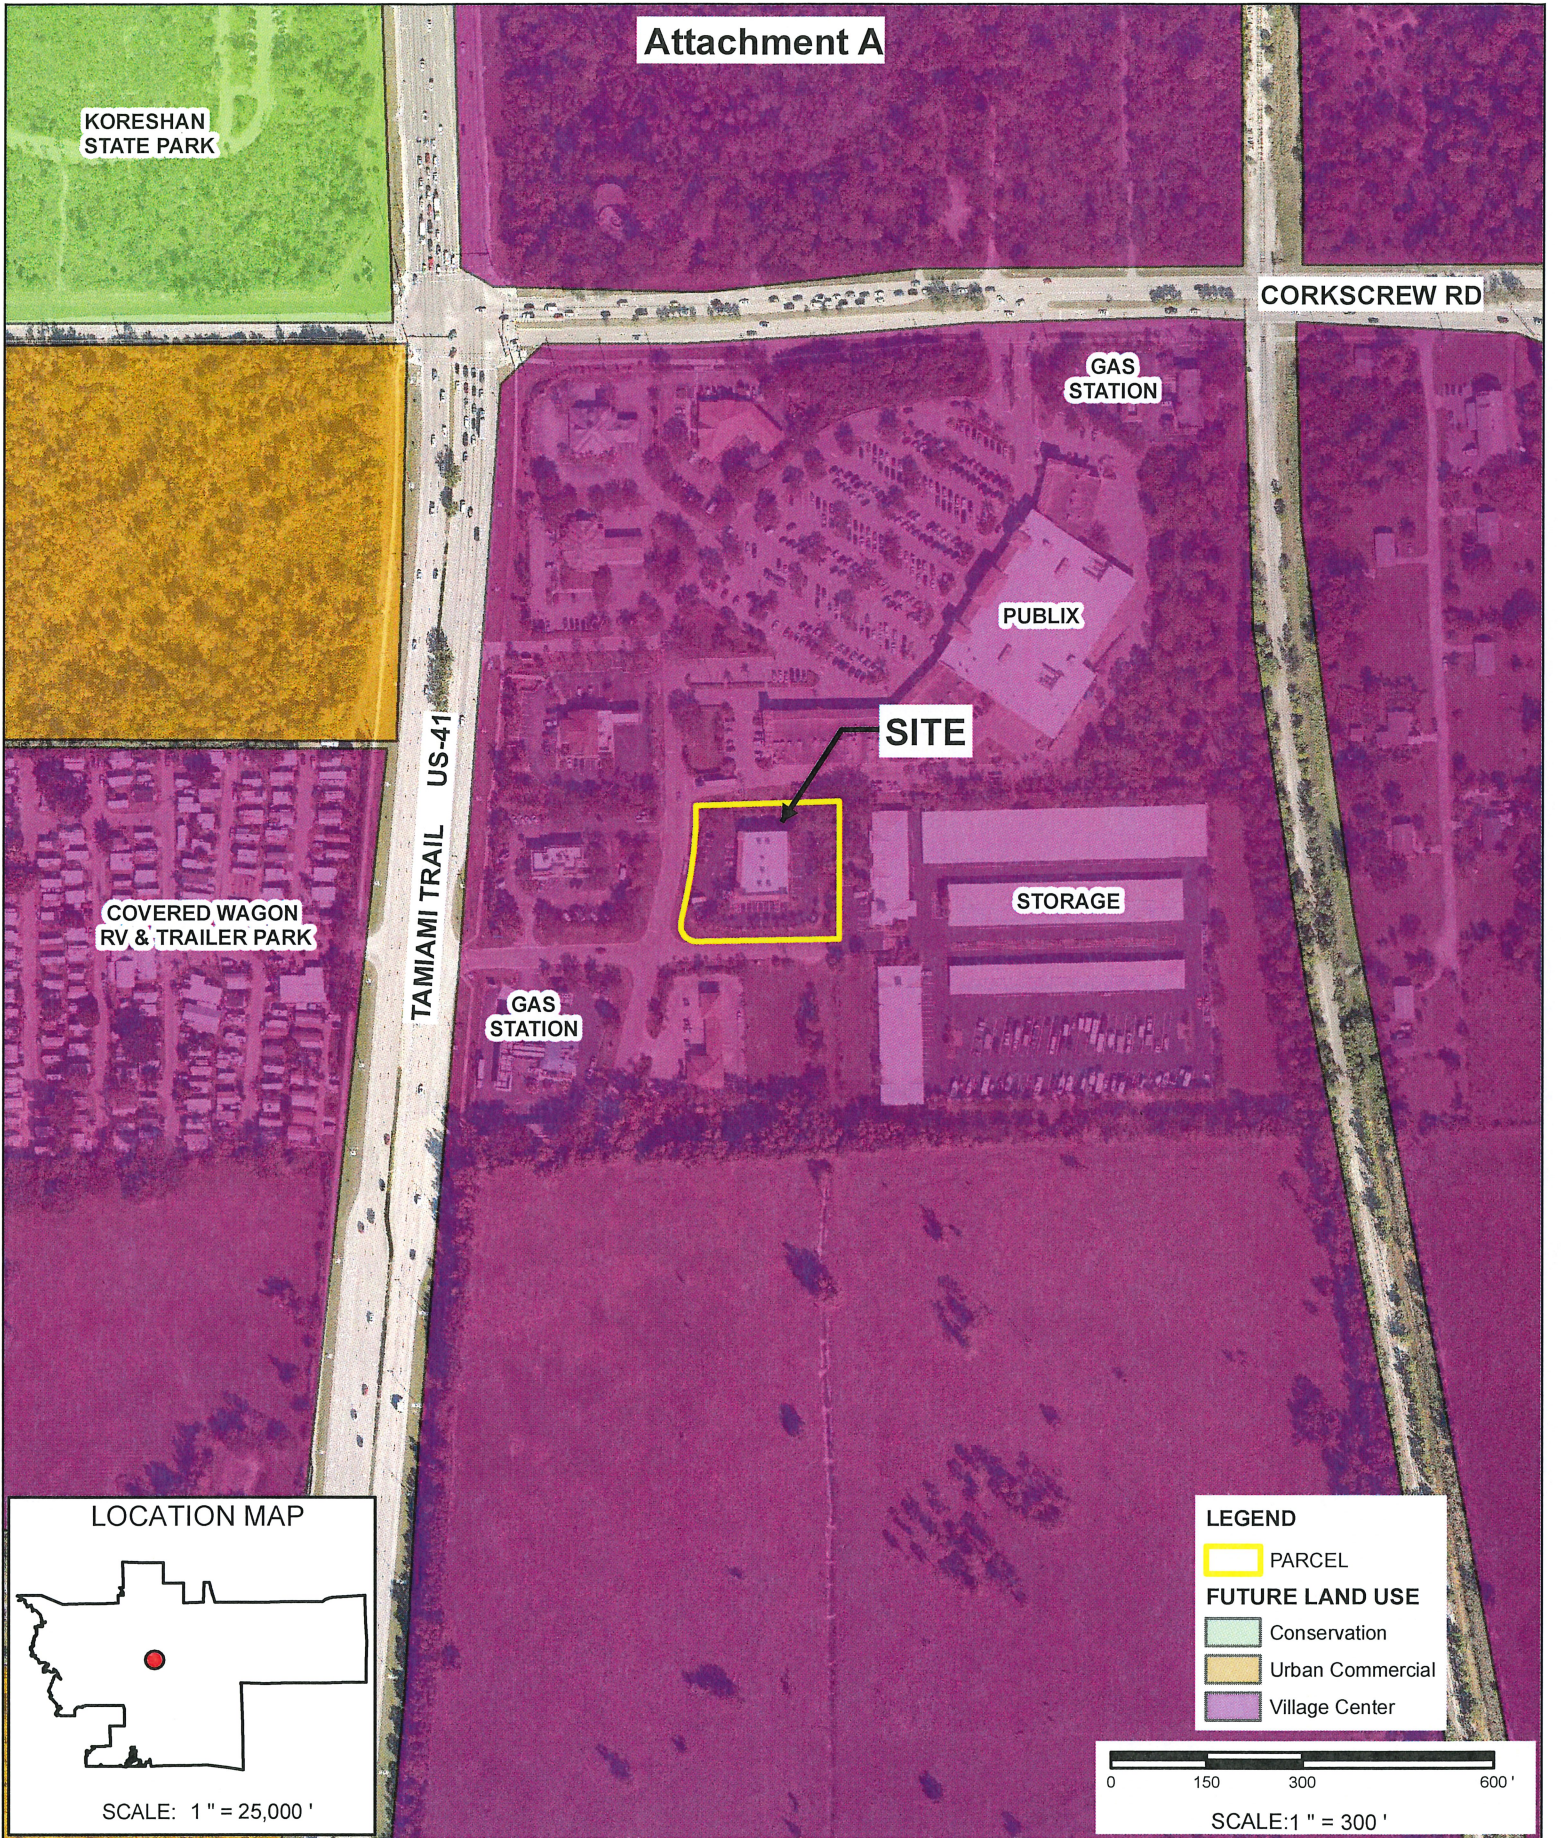

Attachment A

LOCATION MAP

SCALE: 1" = 25,000'

LEGEND

-  PARCEL
- FUTURE LAND USE**
-  Conservation
-  Urban Commercial
-  Village Center

SCALE: 1" = 300'

21401 CORKSCREW VILLAGE LANE

VILLAGE OF ESTERO \ FLORIDA