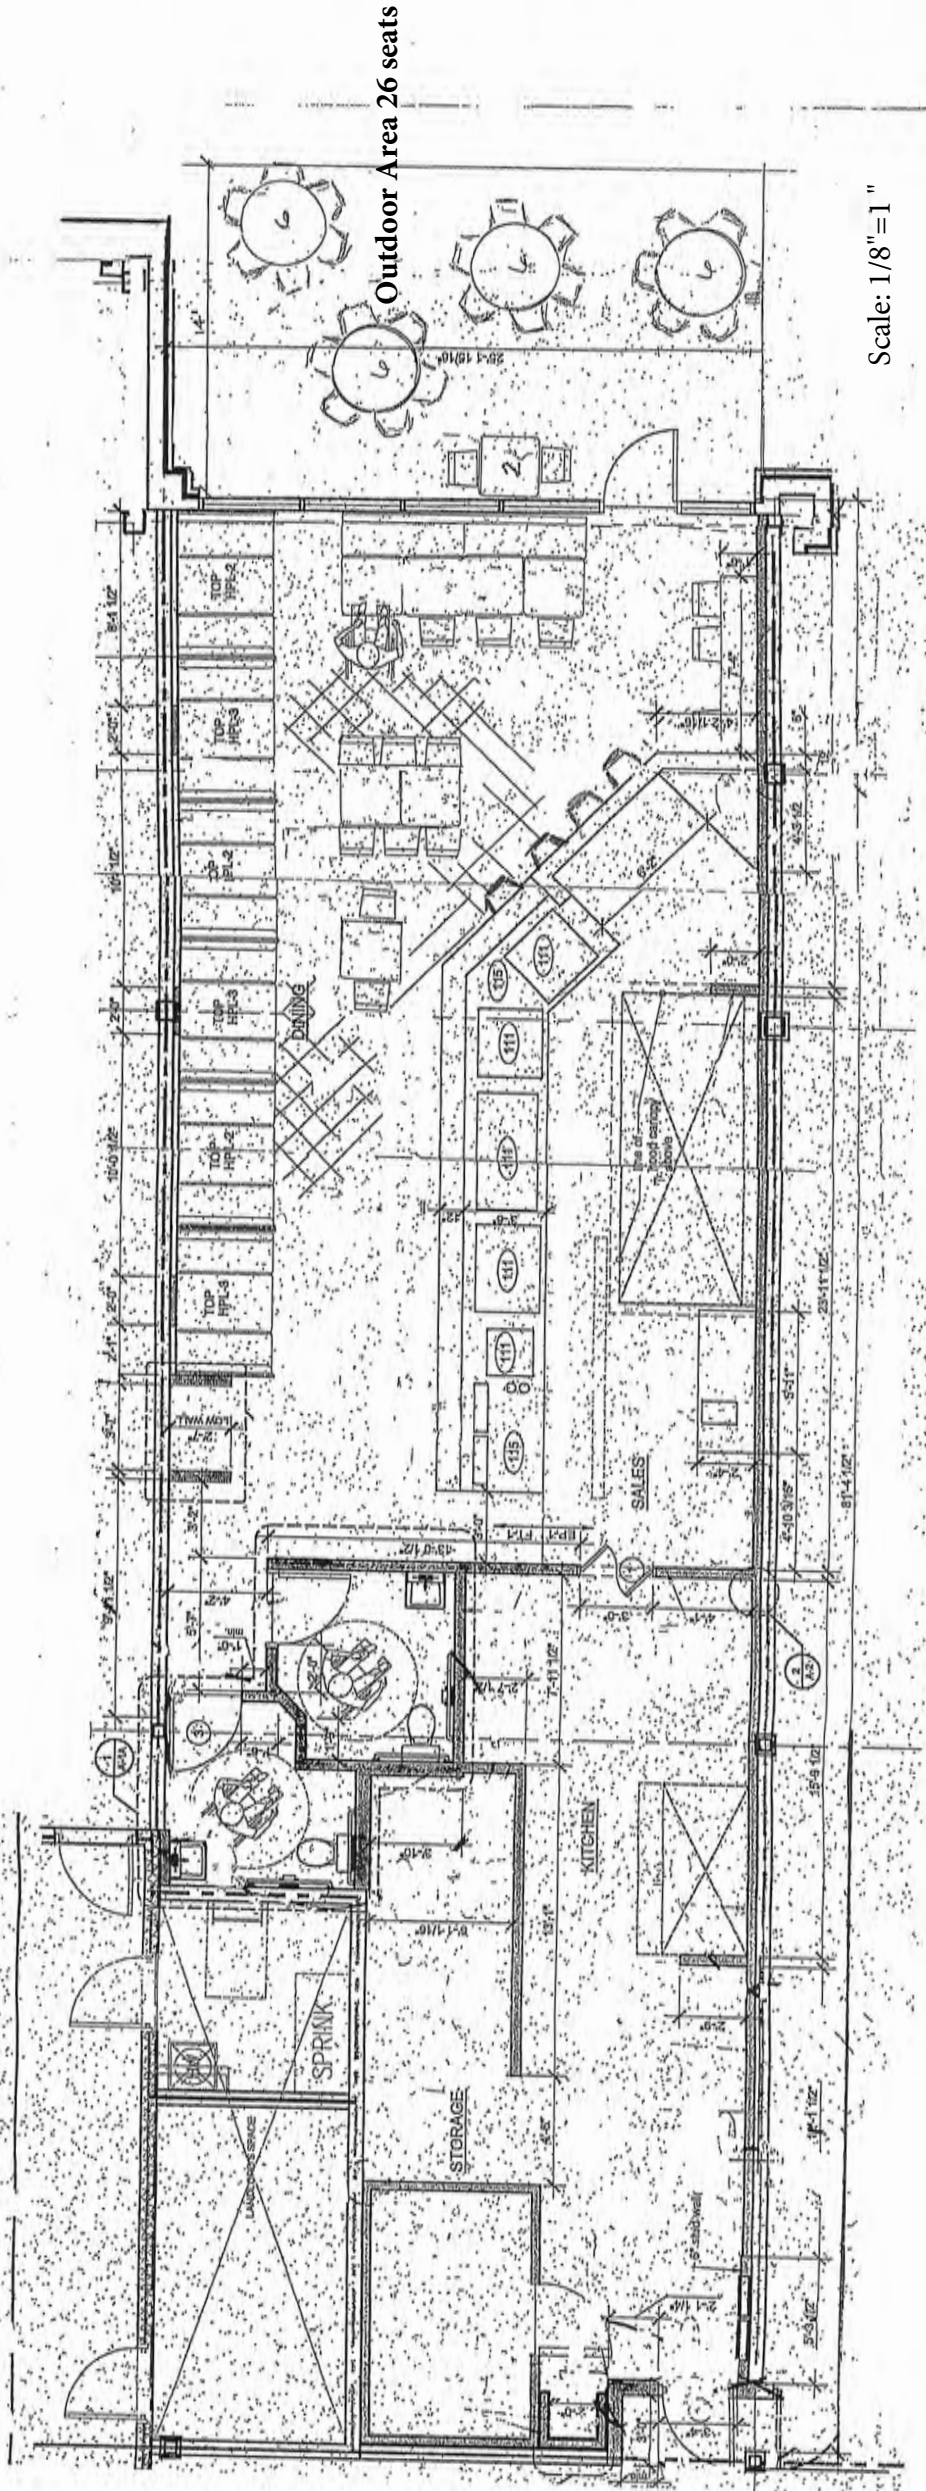

Mamma Anna Restaurant Floor Plan

Scale: 1/8"=1'