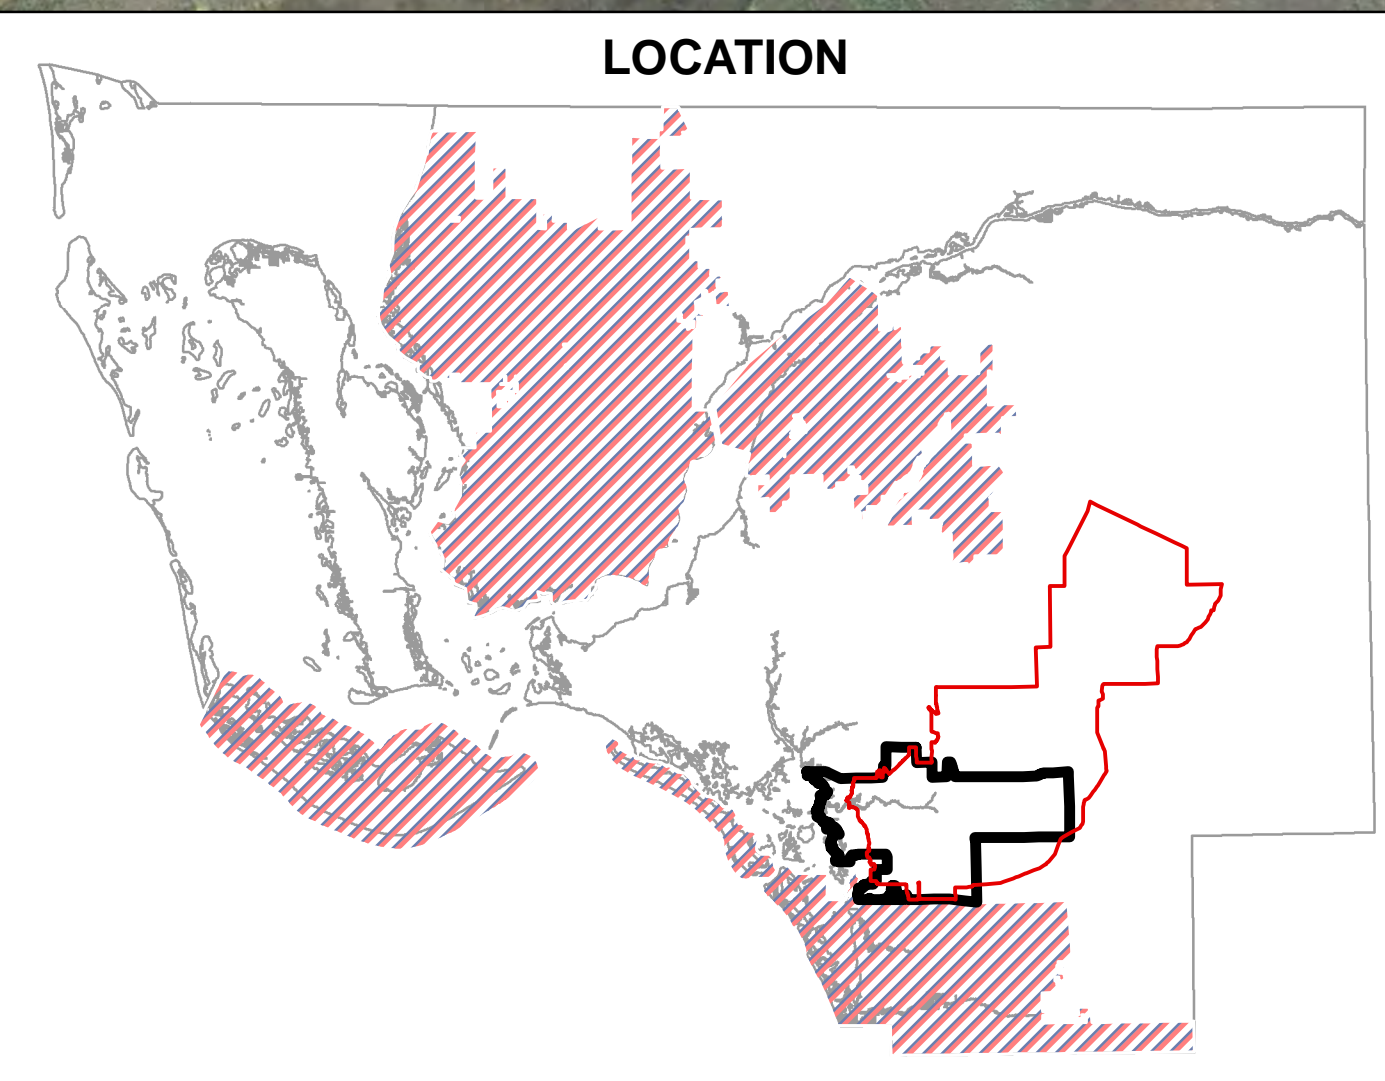

City of Fort Myers

The Village of Estero

Town of Fort Myers Beach

City of Bonita Springs

SW FLA INTERNATIONAL AIRPORT

FGCU

LEGEND

- Estero River Watershed
- Lee County Boundary
- Village Boundary
- Regional City

NOTES:
 1. 2023 AERIAL IMAGES
 2. COORDINATE SYSTEM: NAD 1983 STATE PLANE FLORIDA WEST FIPS 0902 FEET

9401 CORKSCREW PALMS CIRCLE
 ESTERO, FL 33928
 P: 239.221.5035
<http://estero-fl.gov>

ESTERO RIVER WATERSHED MAP

VILLAGE OF ESTERO \ FLORIDA

SCALE: 1" = 0.5 mi

PRINTED: 6/6/2024

MAP 2