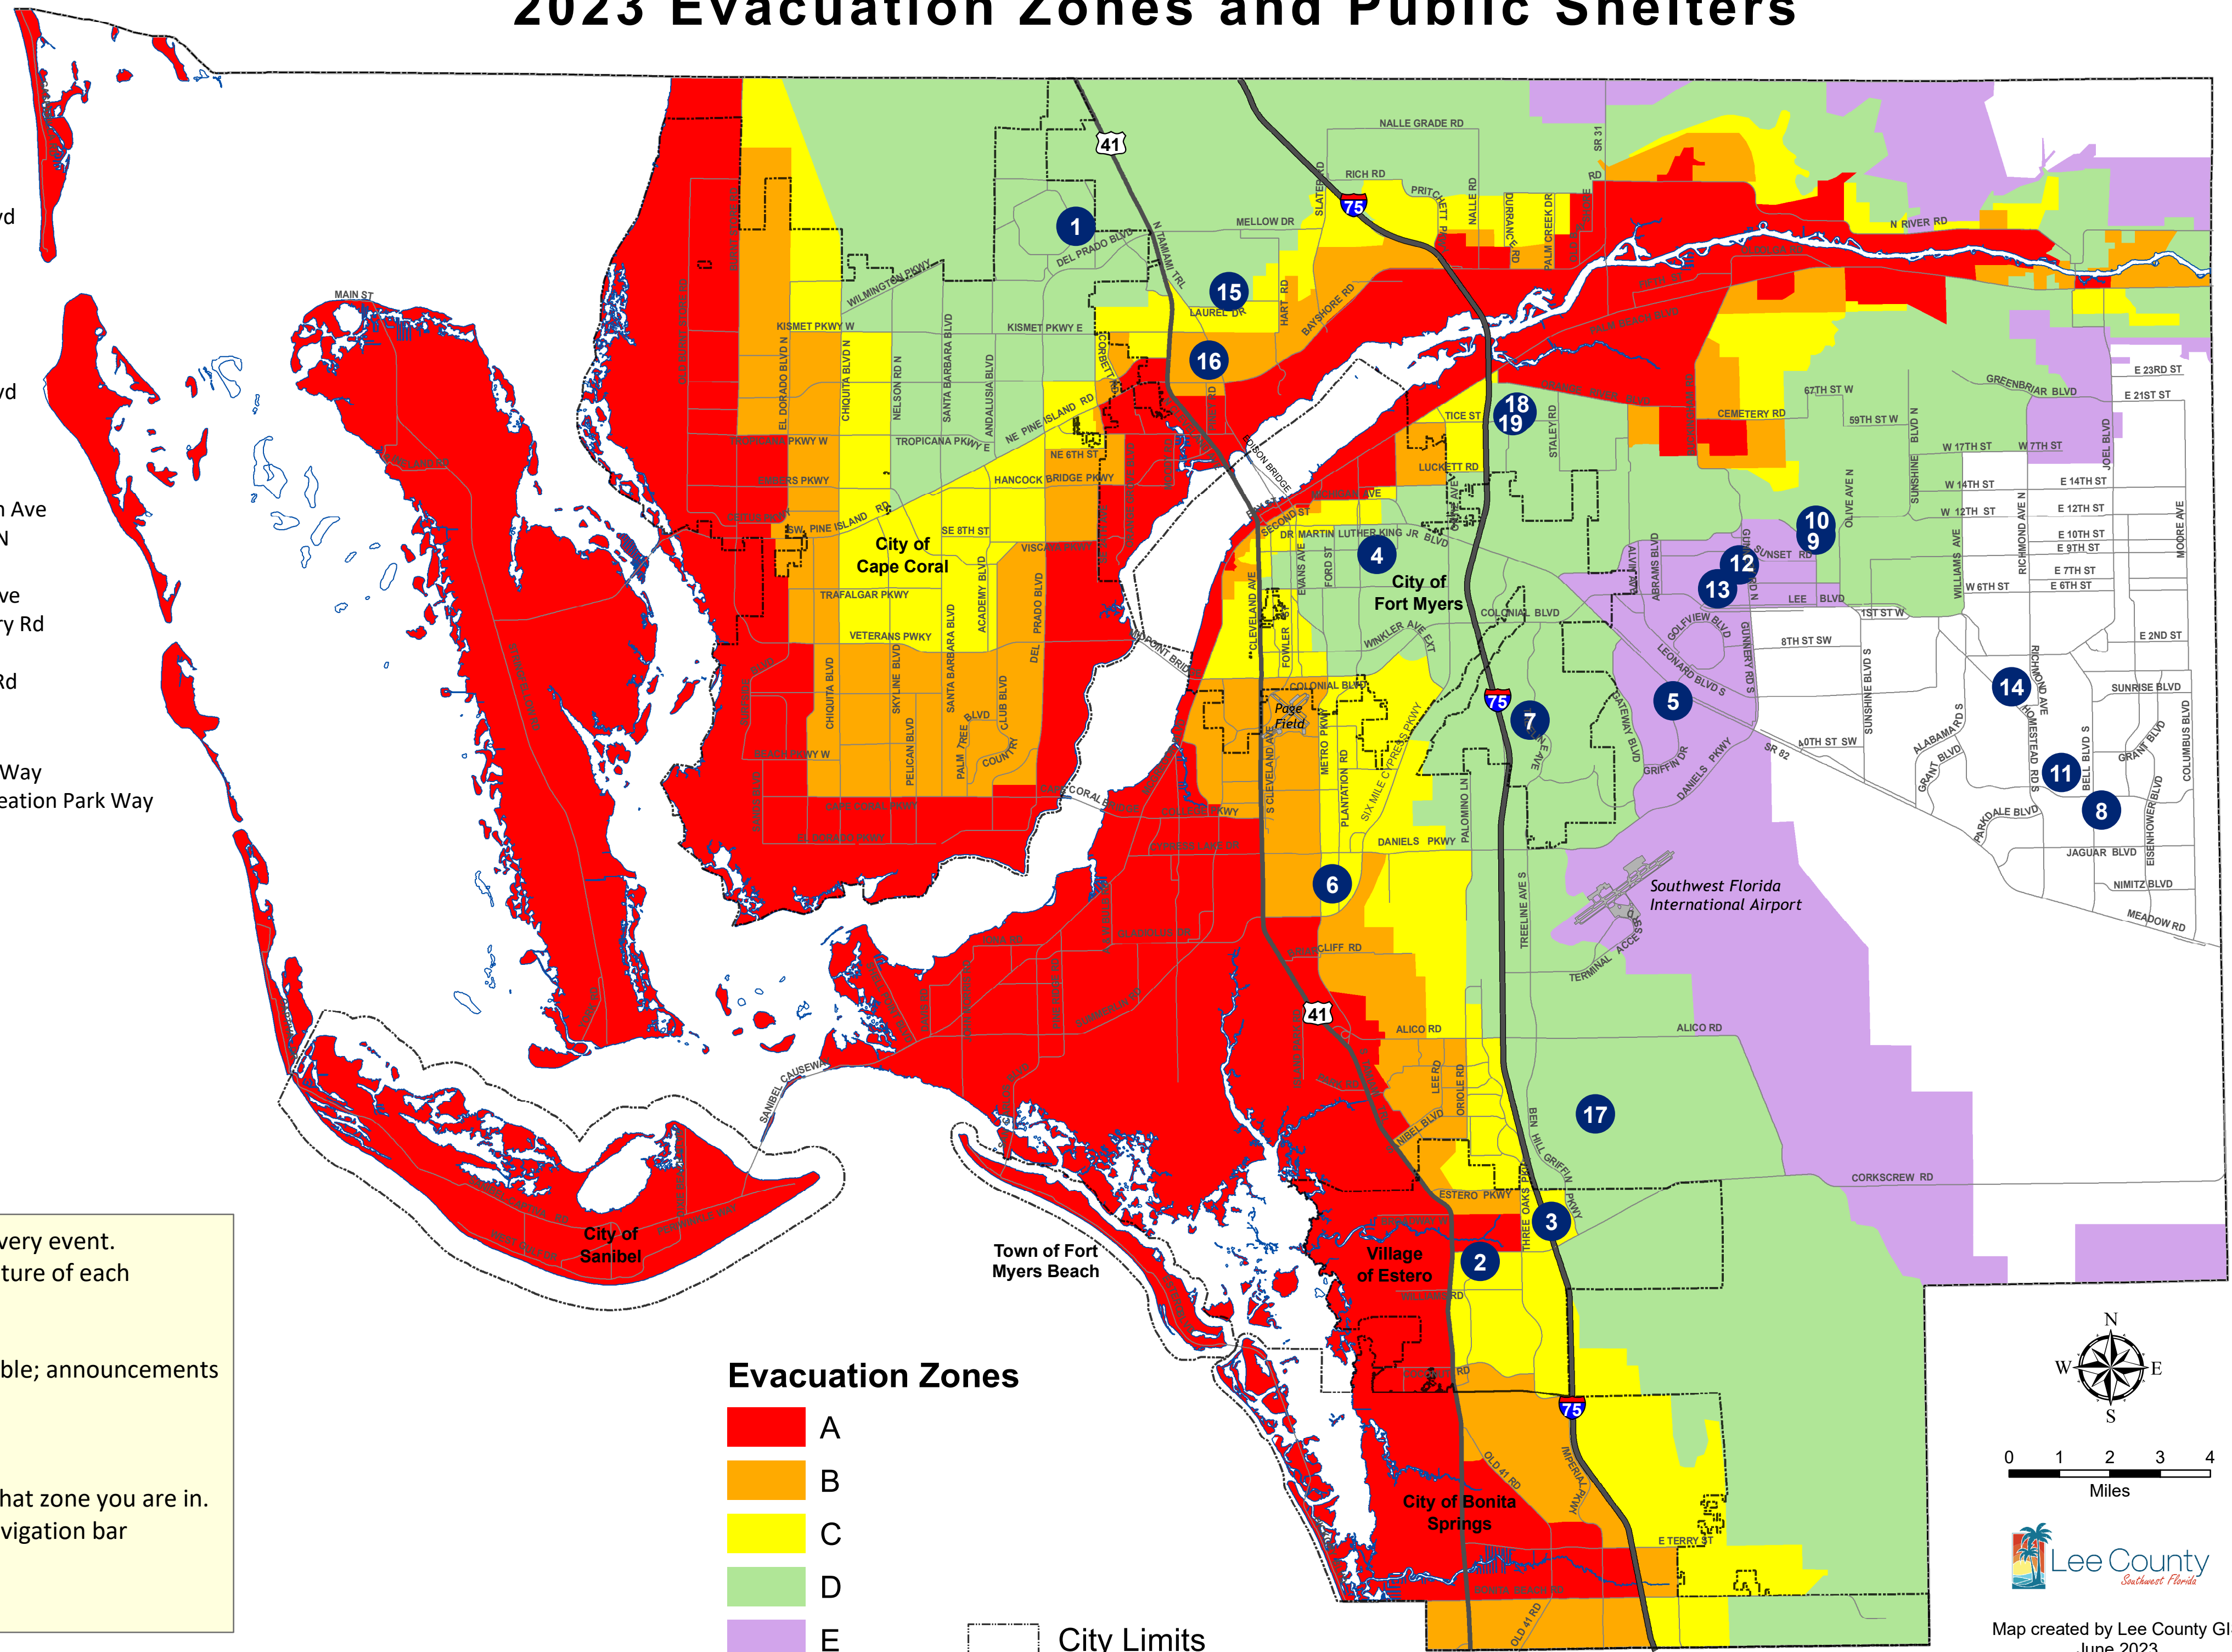

### Tice

18. Manatee Elementary School - 5301 Tice St
19. Oak Hammock Middle School – 5321 Tice St

**\*\*Be Advised:** **NOT** all shelters will be open for every event. The opening of shelters is dependent upon the nature of each specific event.