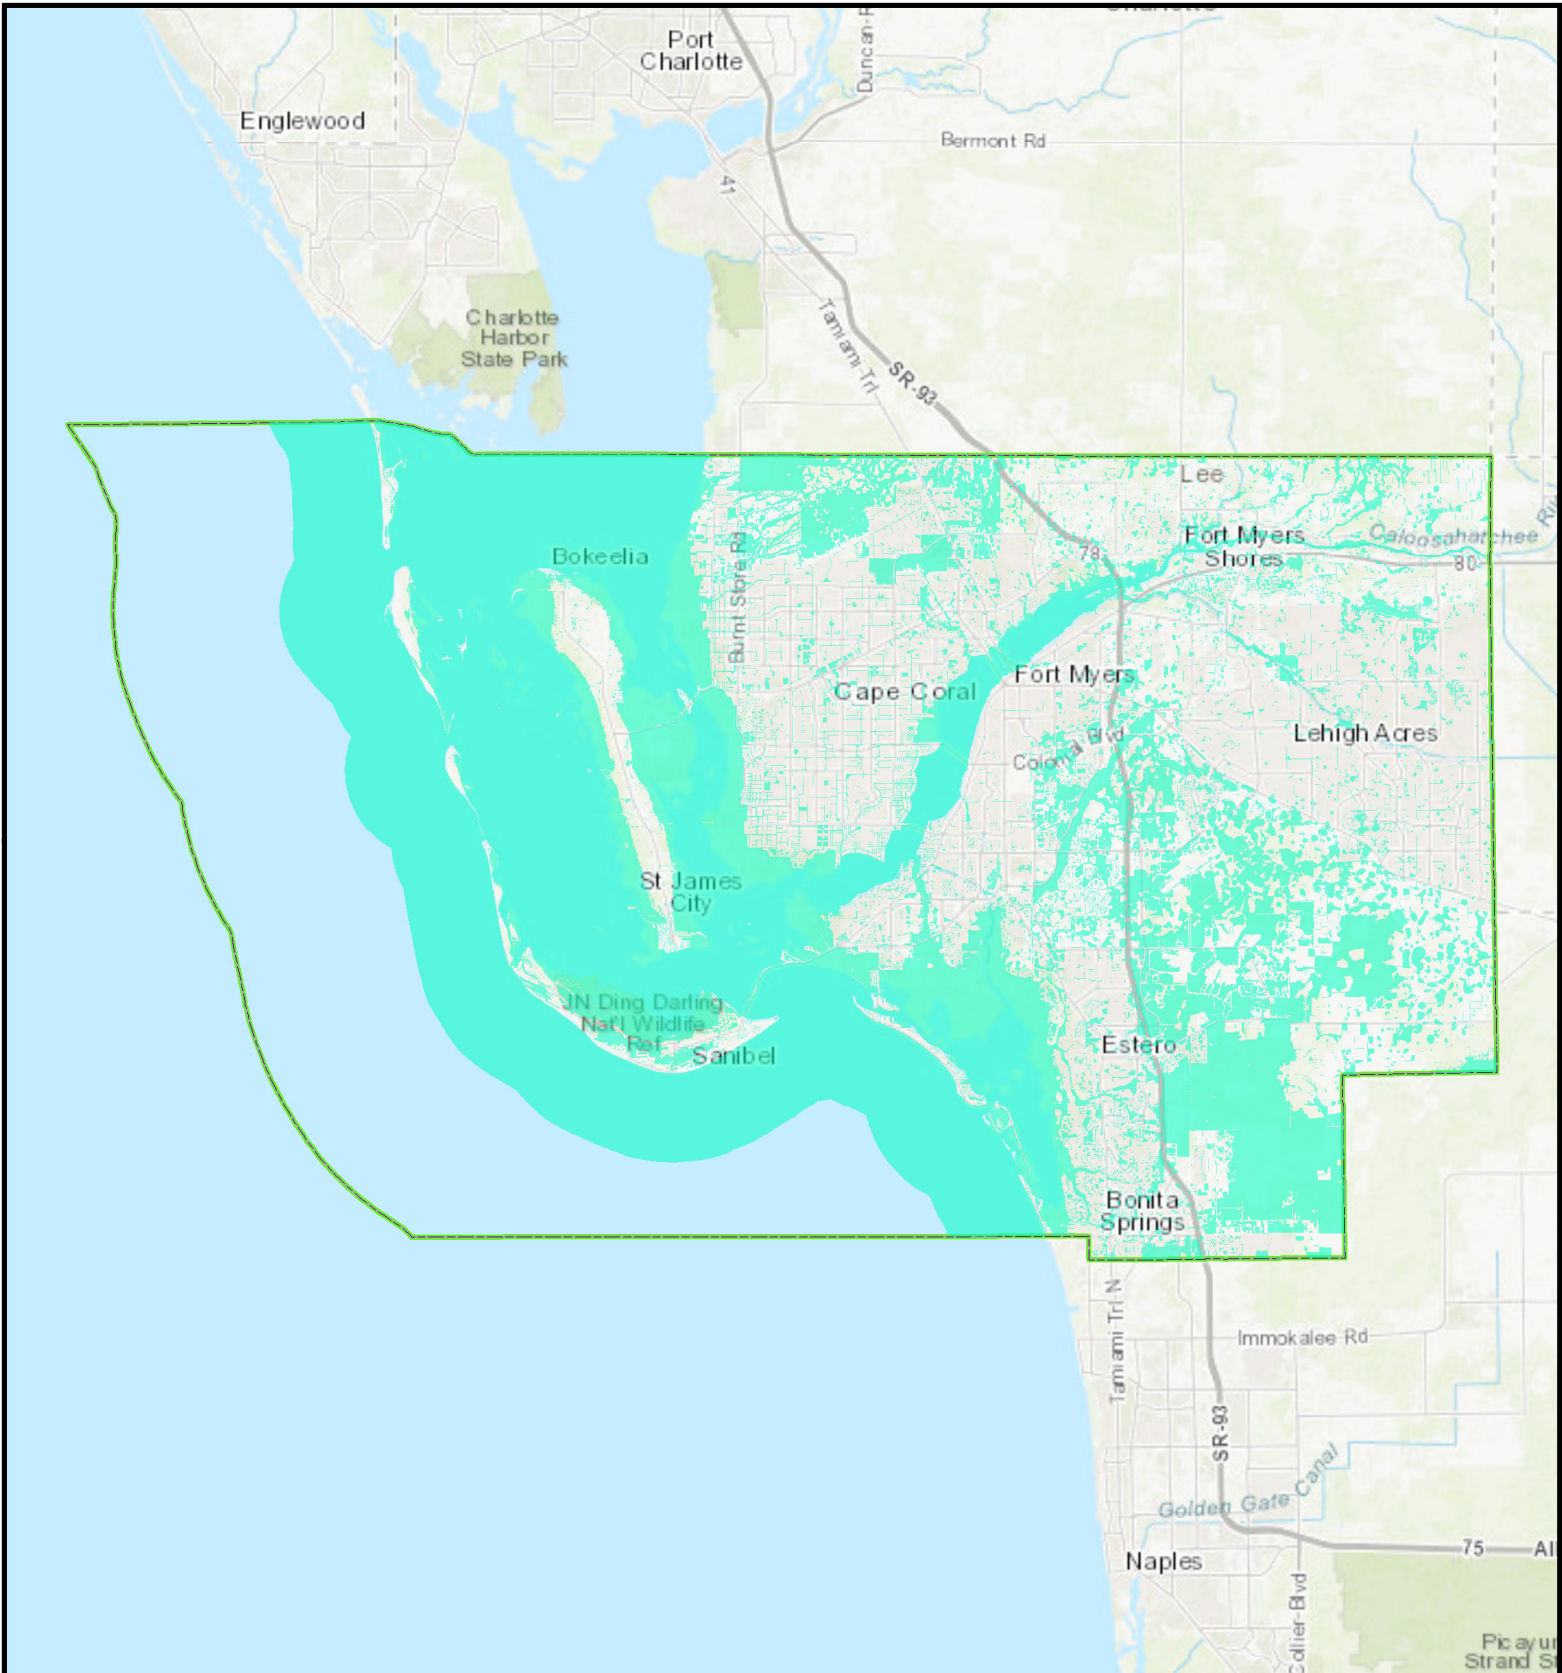

**Tier 1 Review
Flood Zone Map
Lee County**

-  County Boundary
-  Effective FLDZ (Floodway)
-  Effective FLDZ (100-years)

**Tier 1 Review
Wetland Map
Lee County**

- Wetlands
- County Boundary